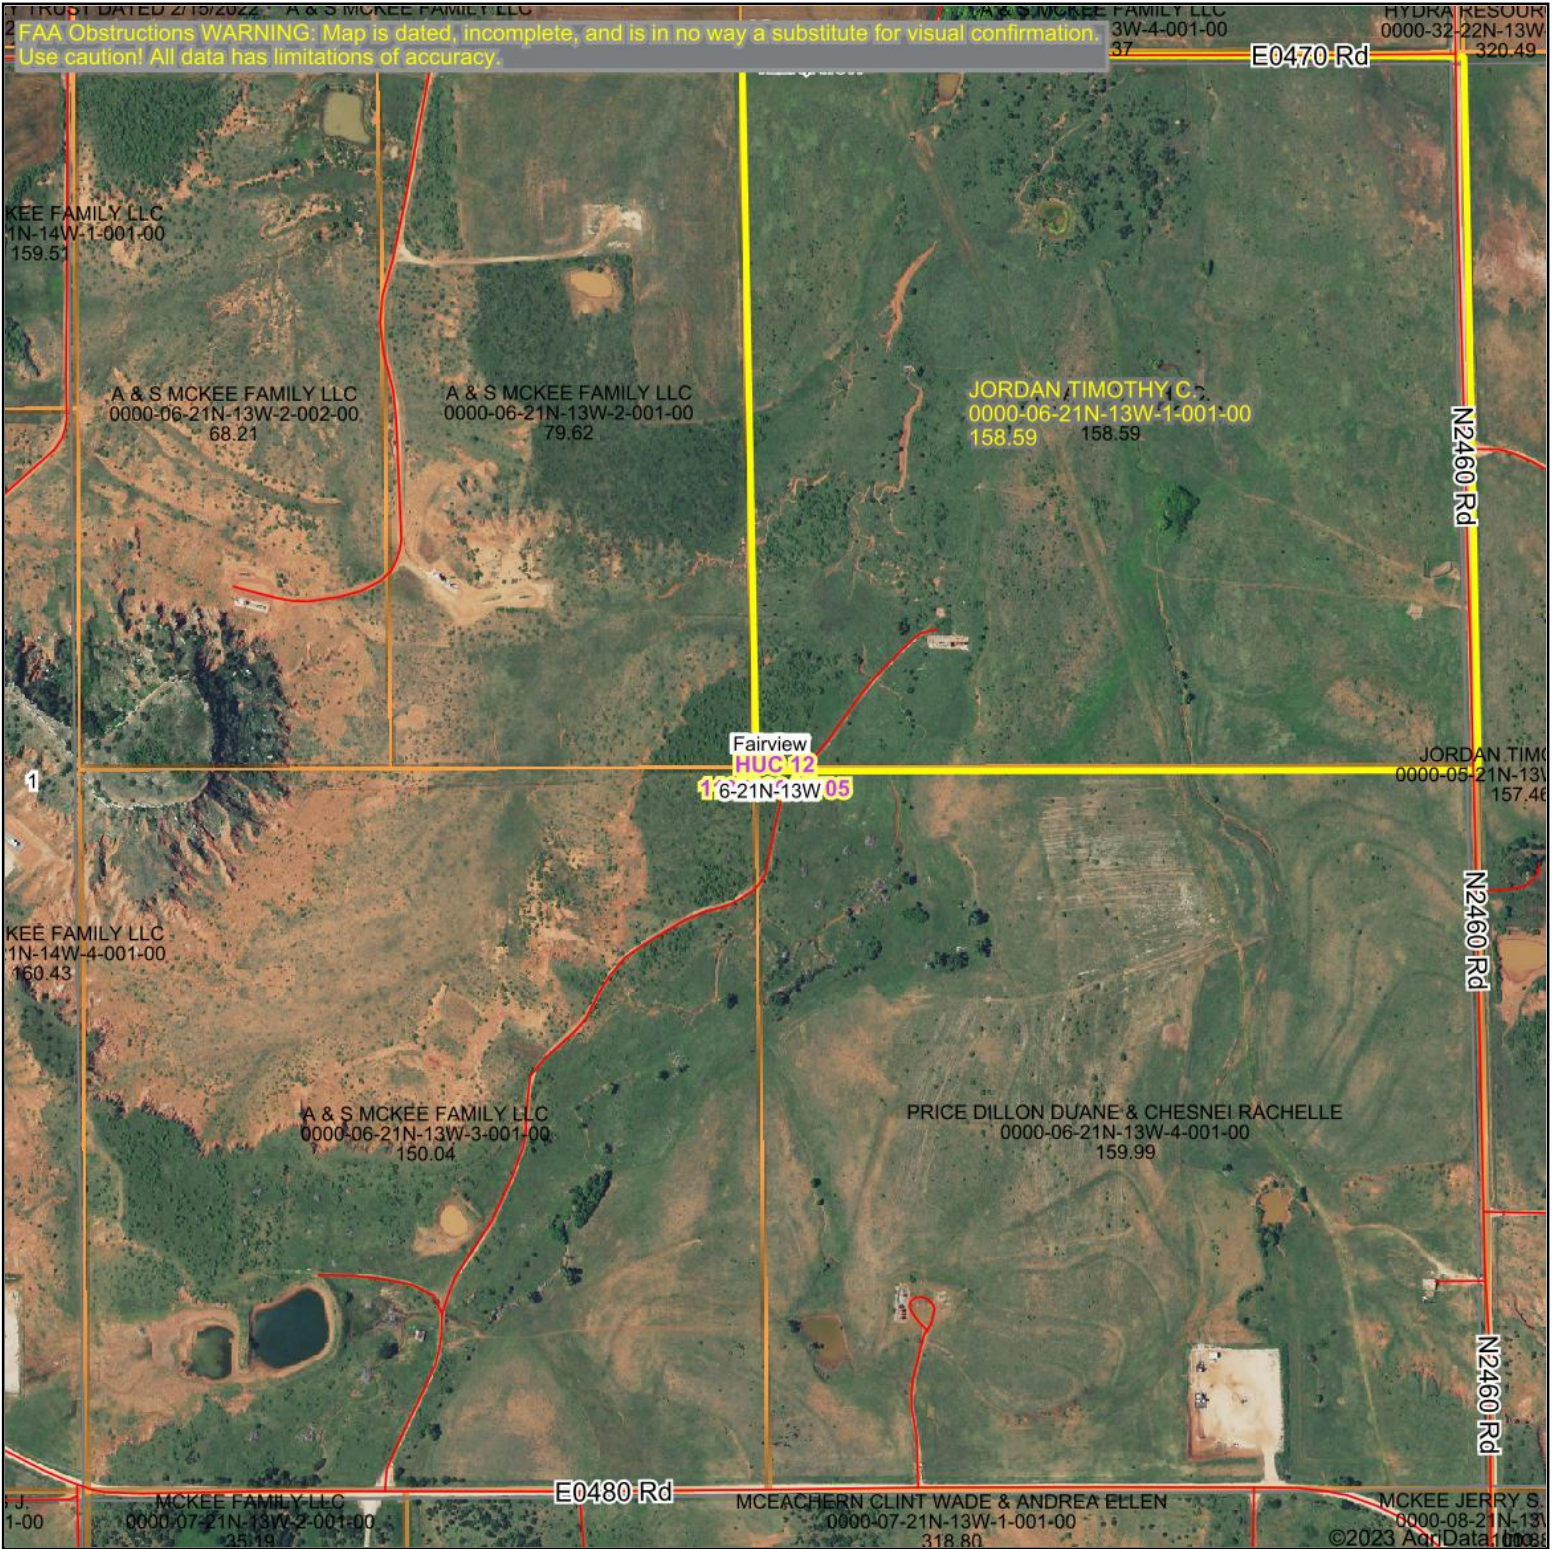

Aerial Map

Boundary Center: 36° 19' 46.31, -98° 37' 38.21

6-21N-13W
Major County
Oklahoma

Maps Provided By:
surety
CUSTOMIZED ONLINE MAPPING
© AgriData, Inc. 2023 www.AgridataInc.com

7/17/2023