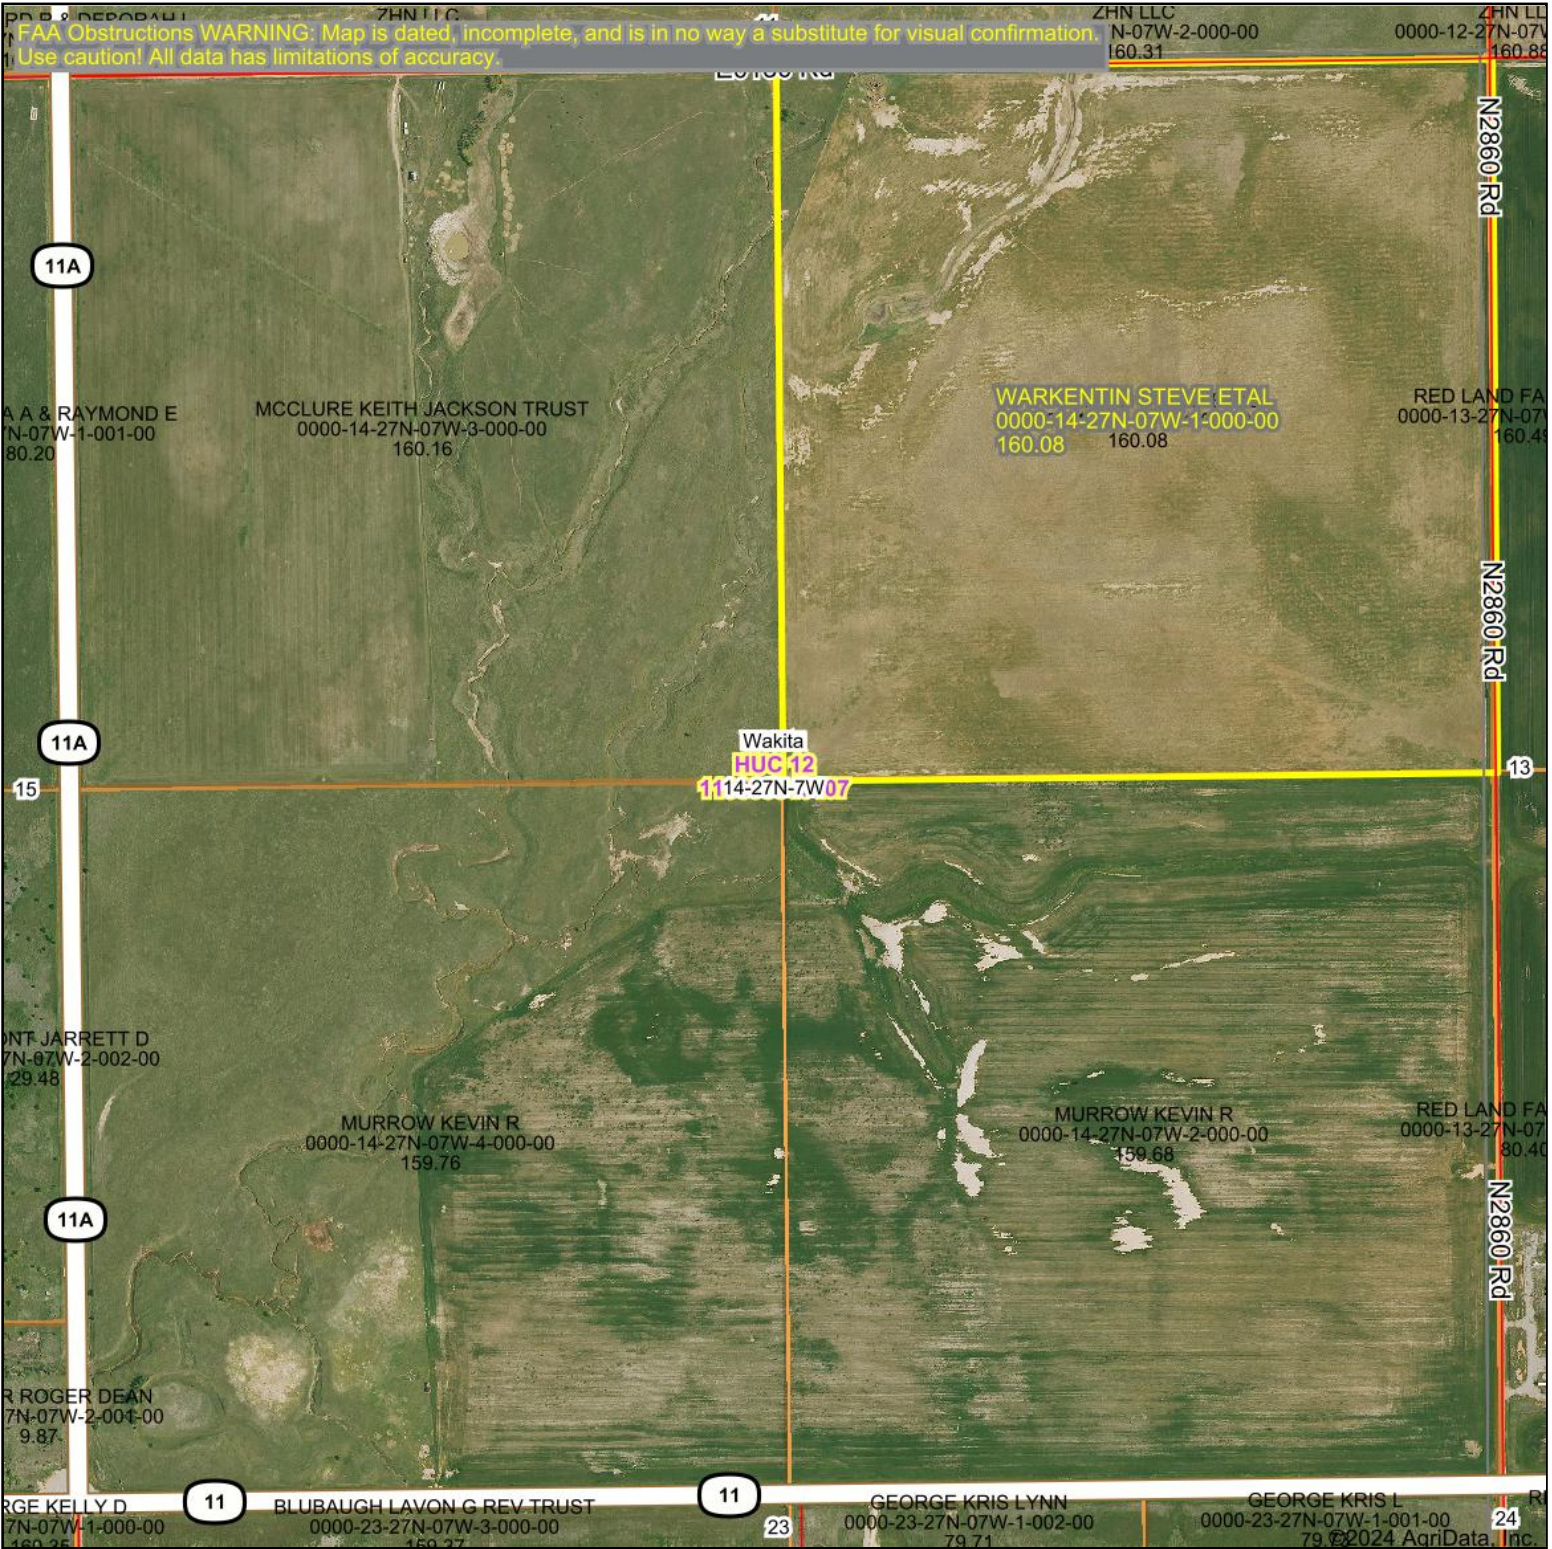

Aerial Map

Boundary Center: 36° 49' 17.77", -97° 54' 58.8"

14-27N-7W
Grant County
Oklahoma

5/13/2024