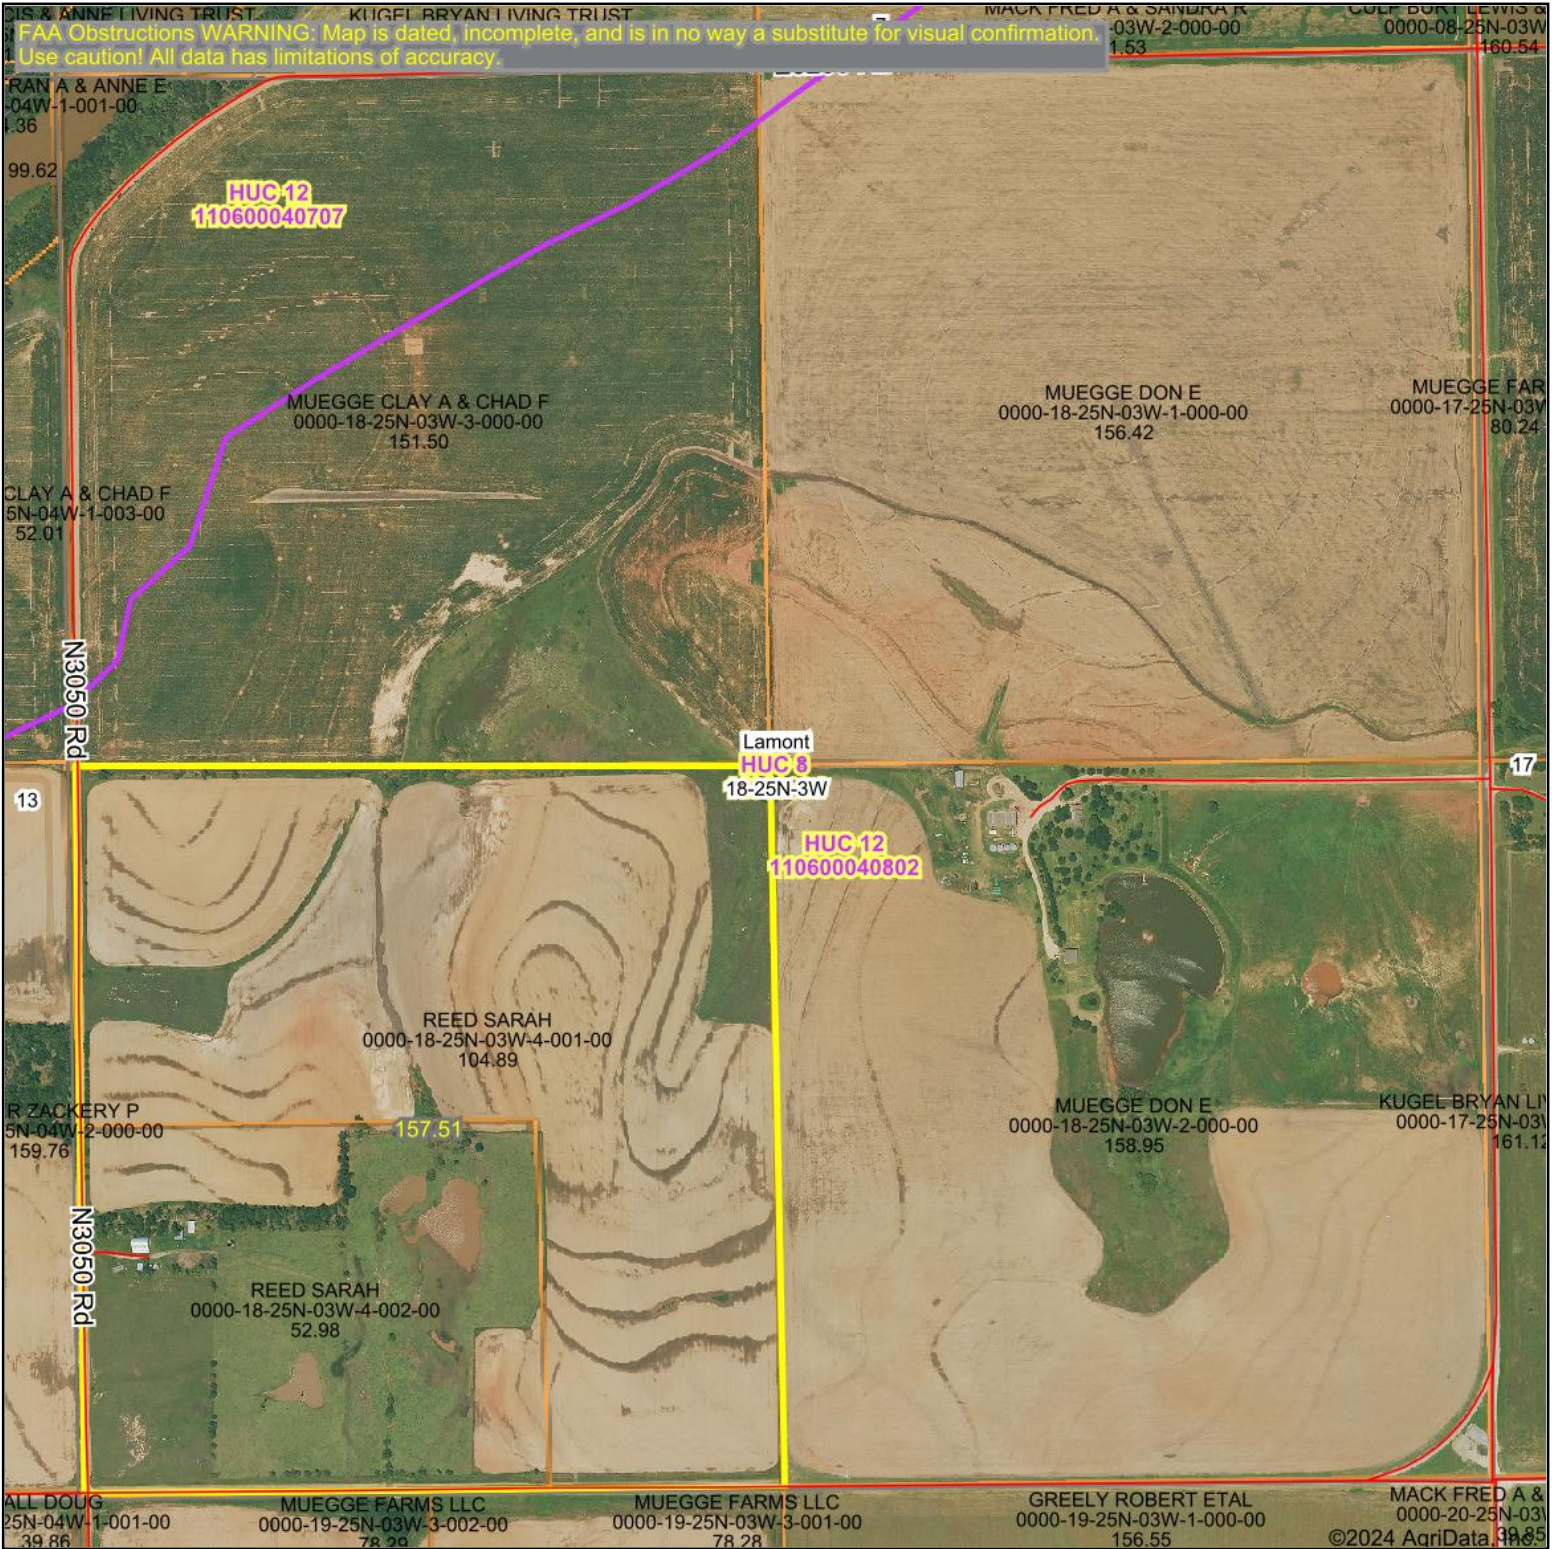

Aerial Map

Boundary Center: 36° 38' 26.15, -97° 33' 57.49

18-25N-3W
Grant County
Oklahoma

5/13/2024