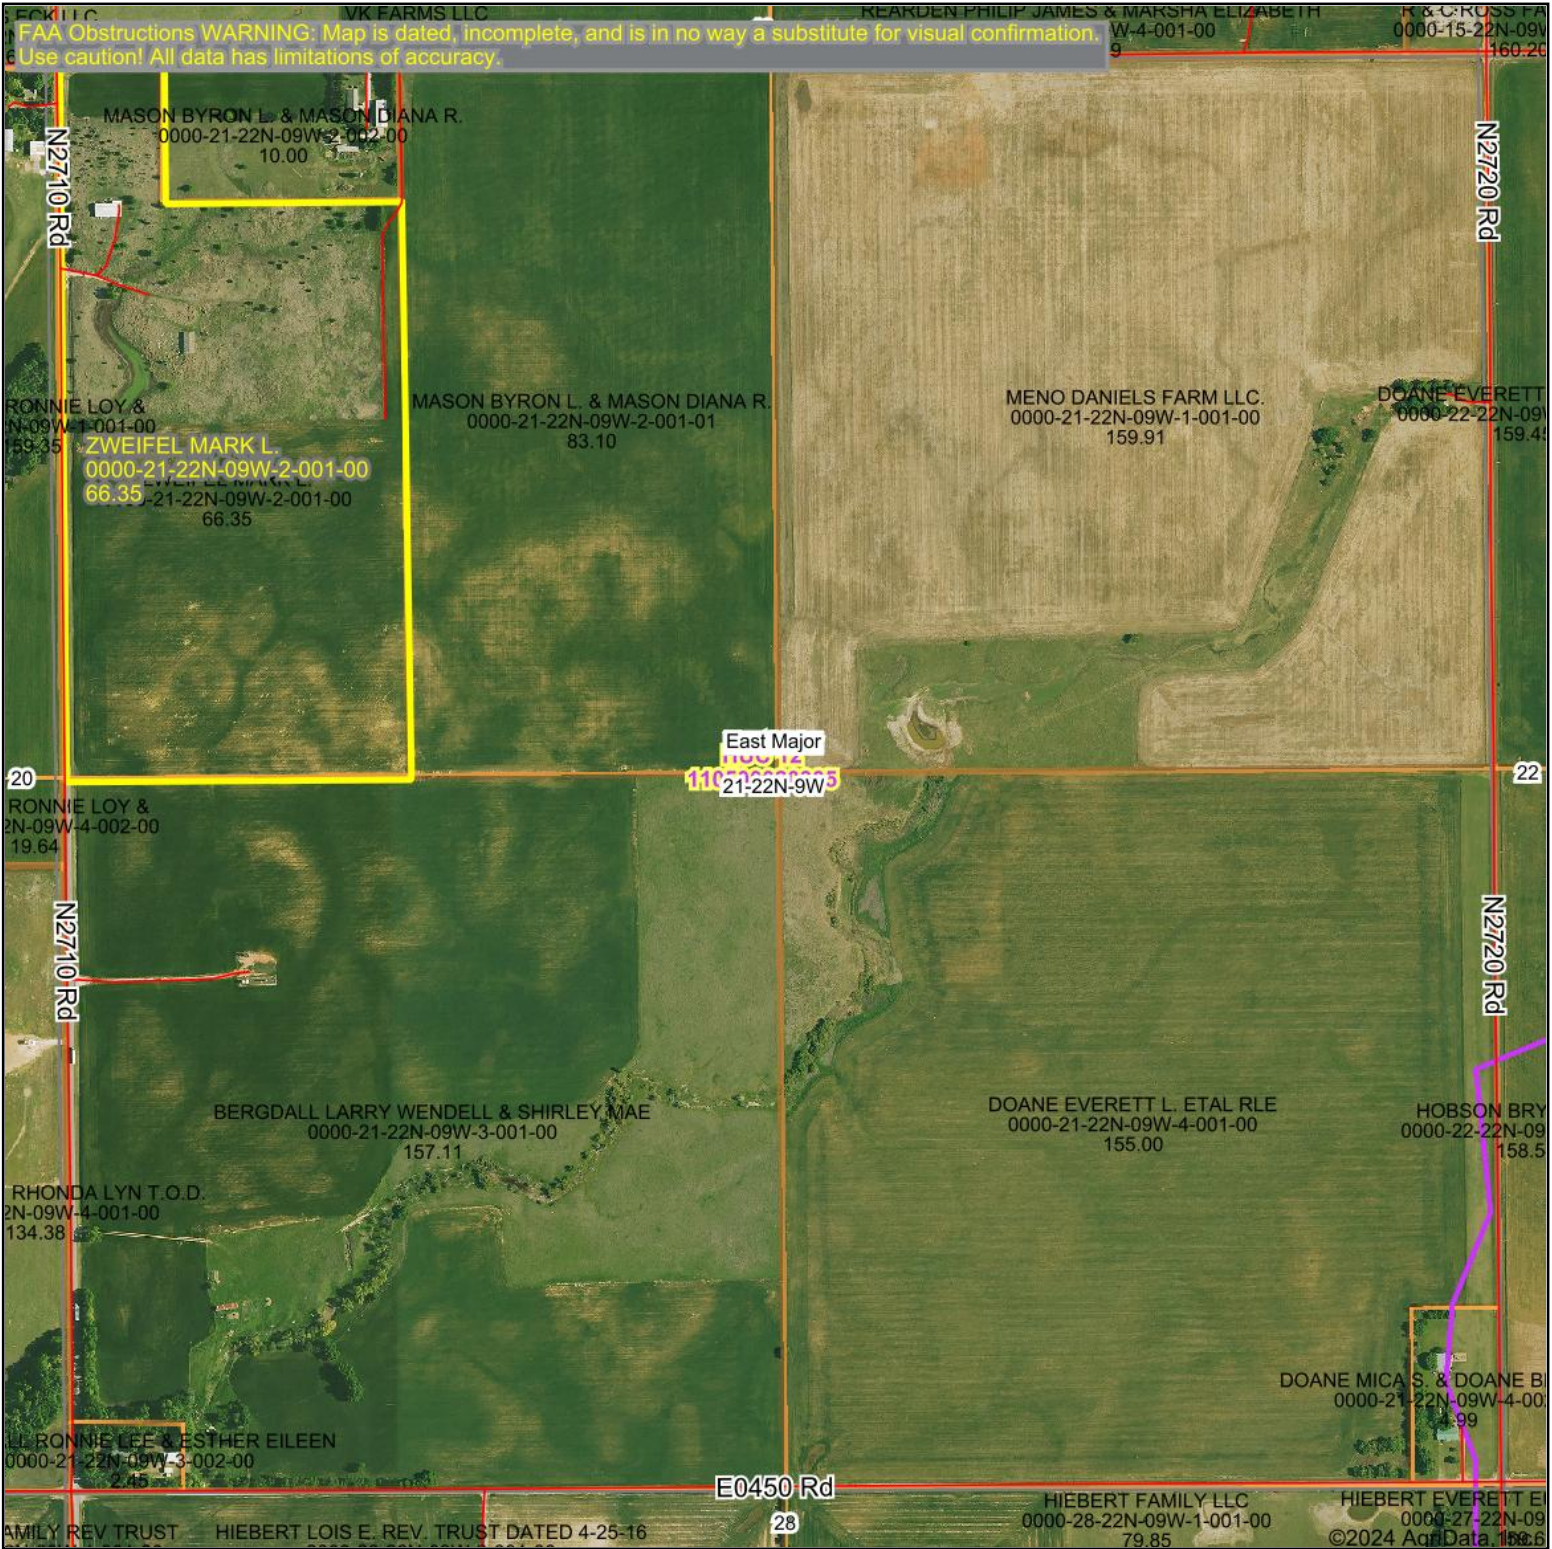

Aerial Map

Boundary Center: 36° 22' 21.77, -98° 10' 26.08

21-22N-9W
Major County
Oklahoma

7/22/2024