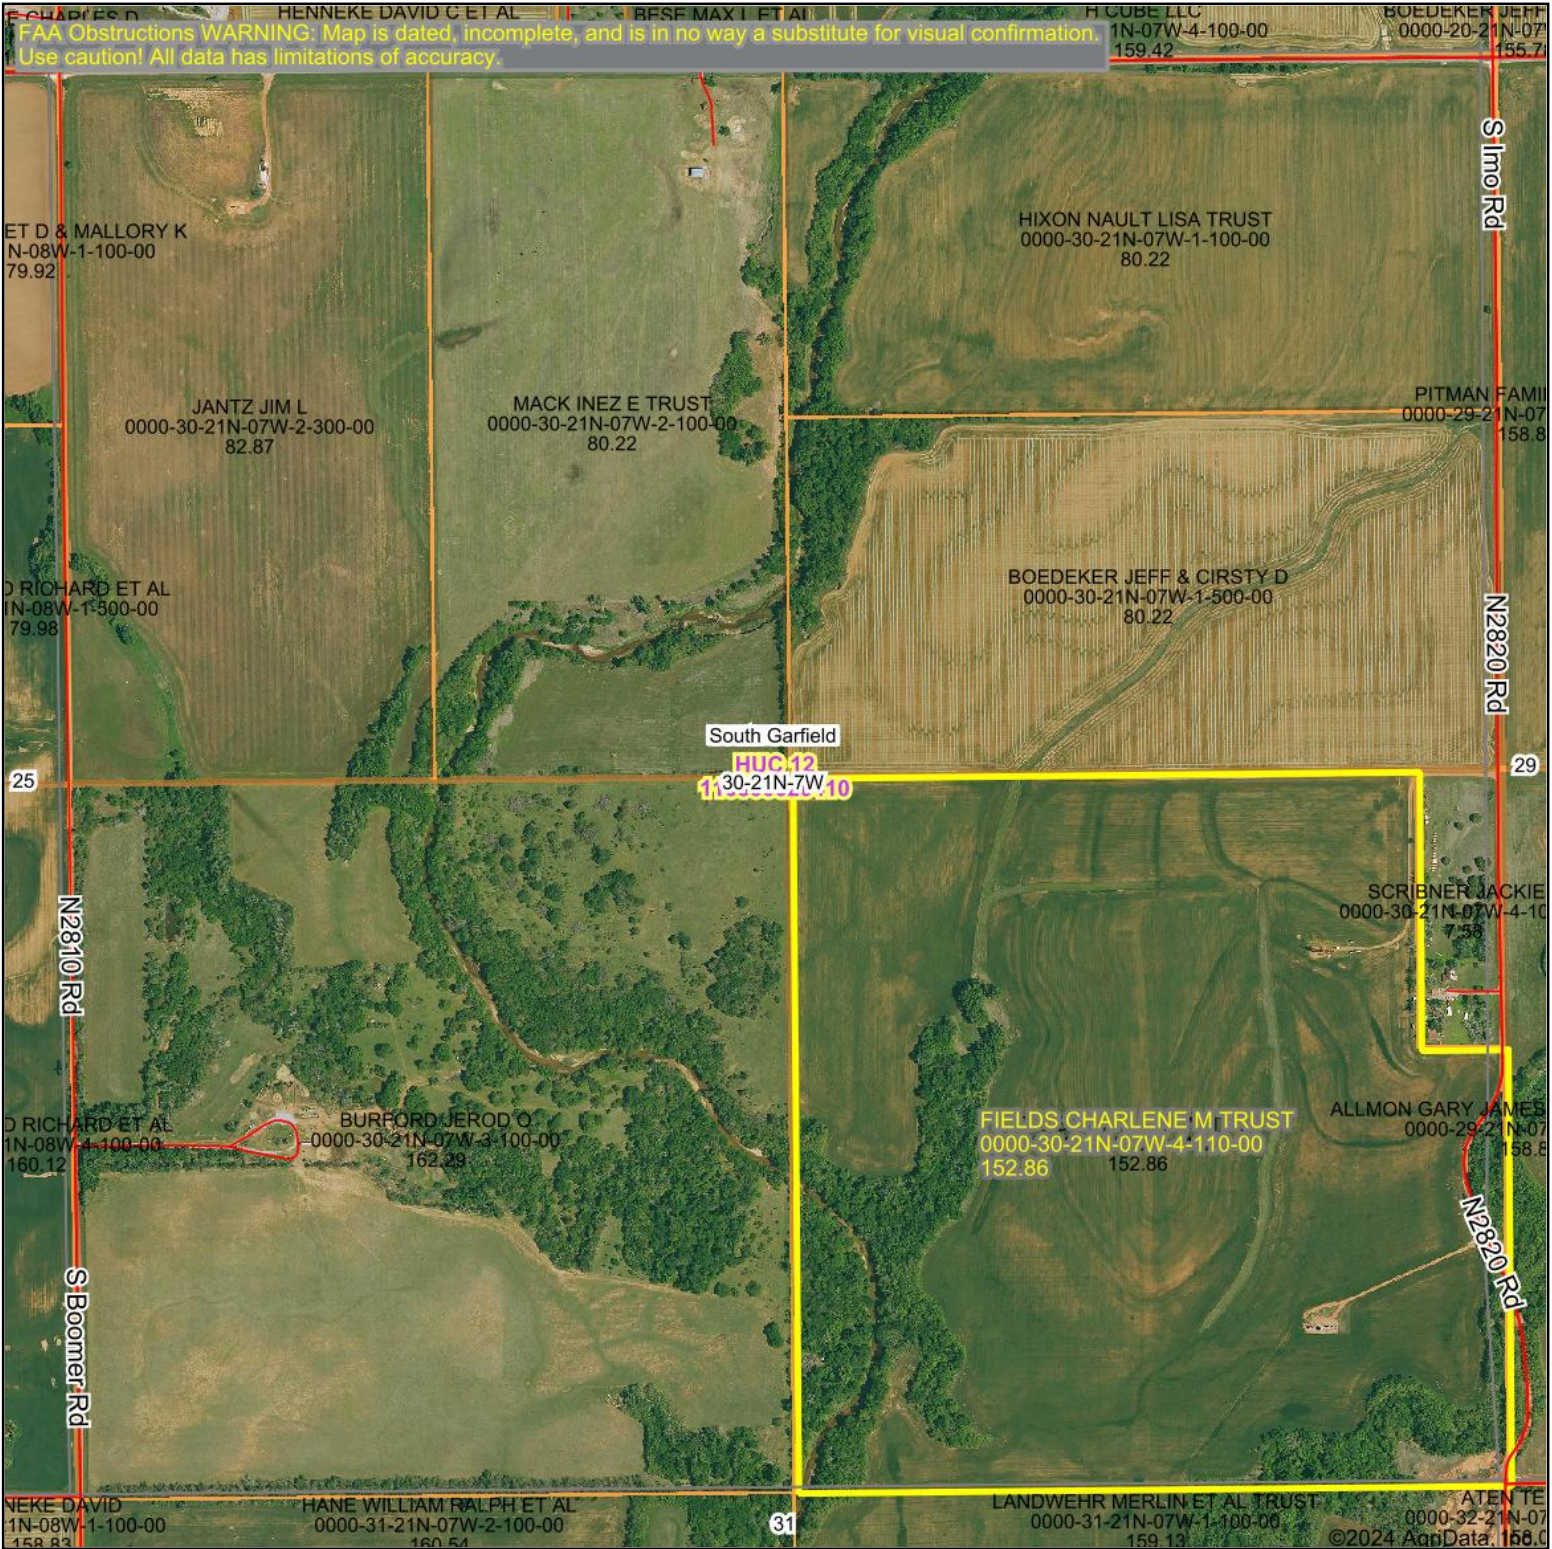

# Aerial Map

Boundary Center: 36° 15' 50.34, -97° 59' 0.89

**30-21N-7W**  
**Garfield County**  
**Oklahoma**

9/5/2024