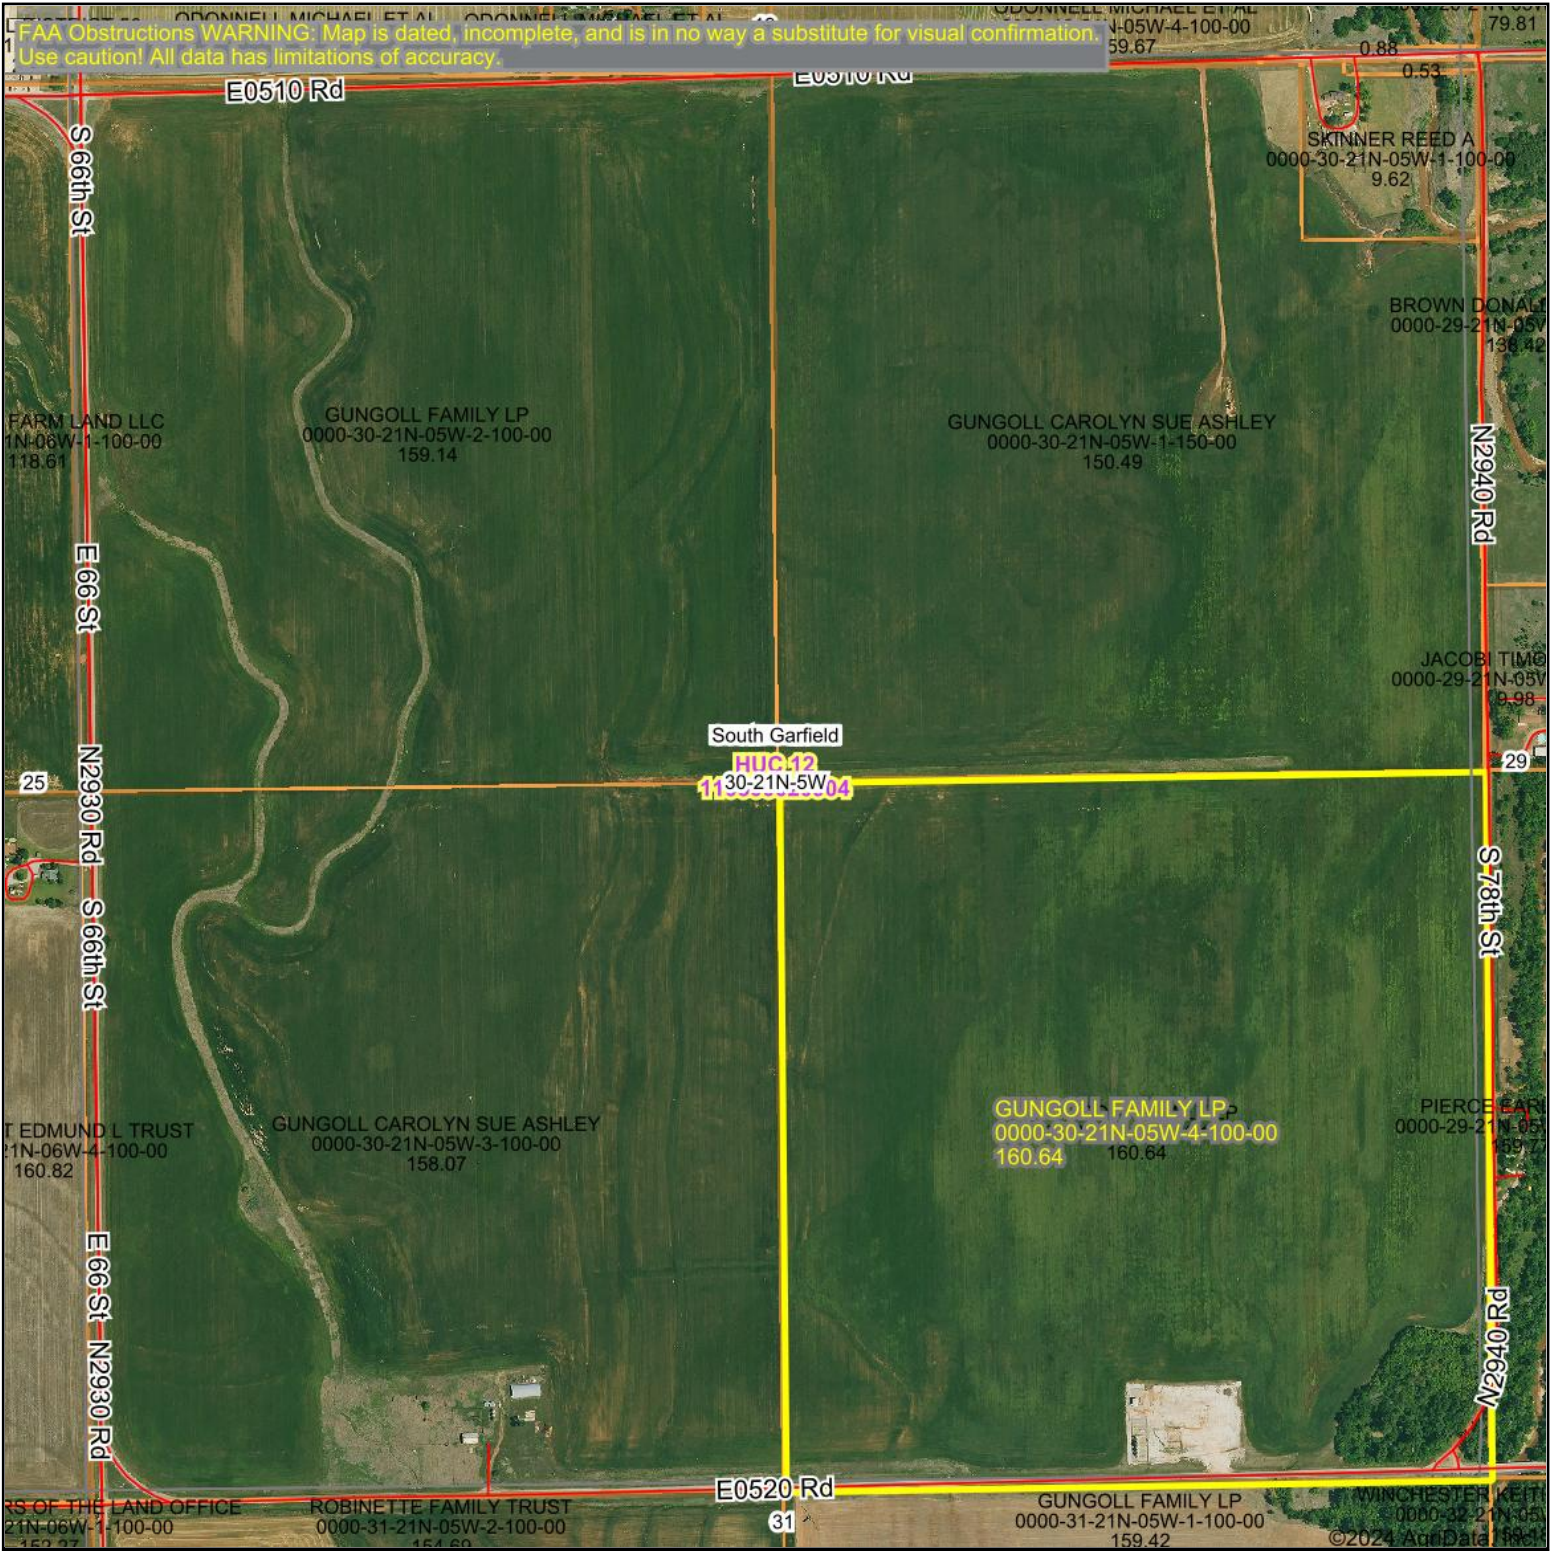

Aerial Map

Boundary Center: 36° 15' 49.86, -97° 46' 10.15

30-21N-5W
Garfield County
Oklahoma

10/15/2024