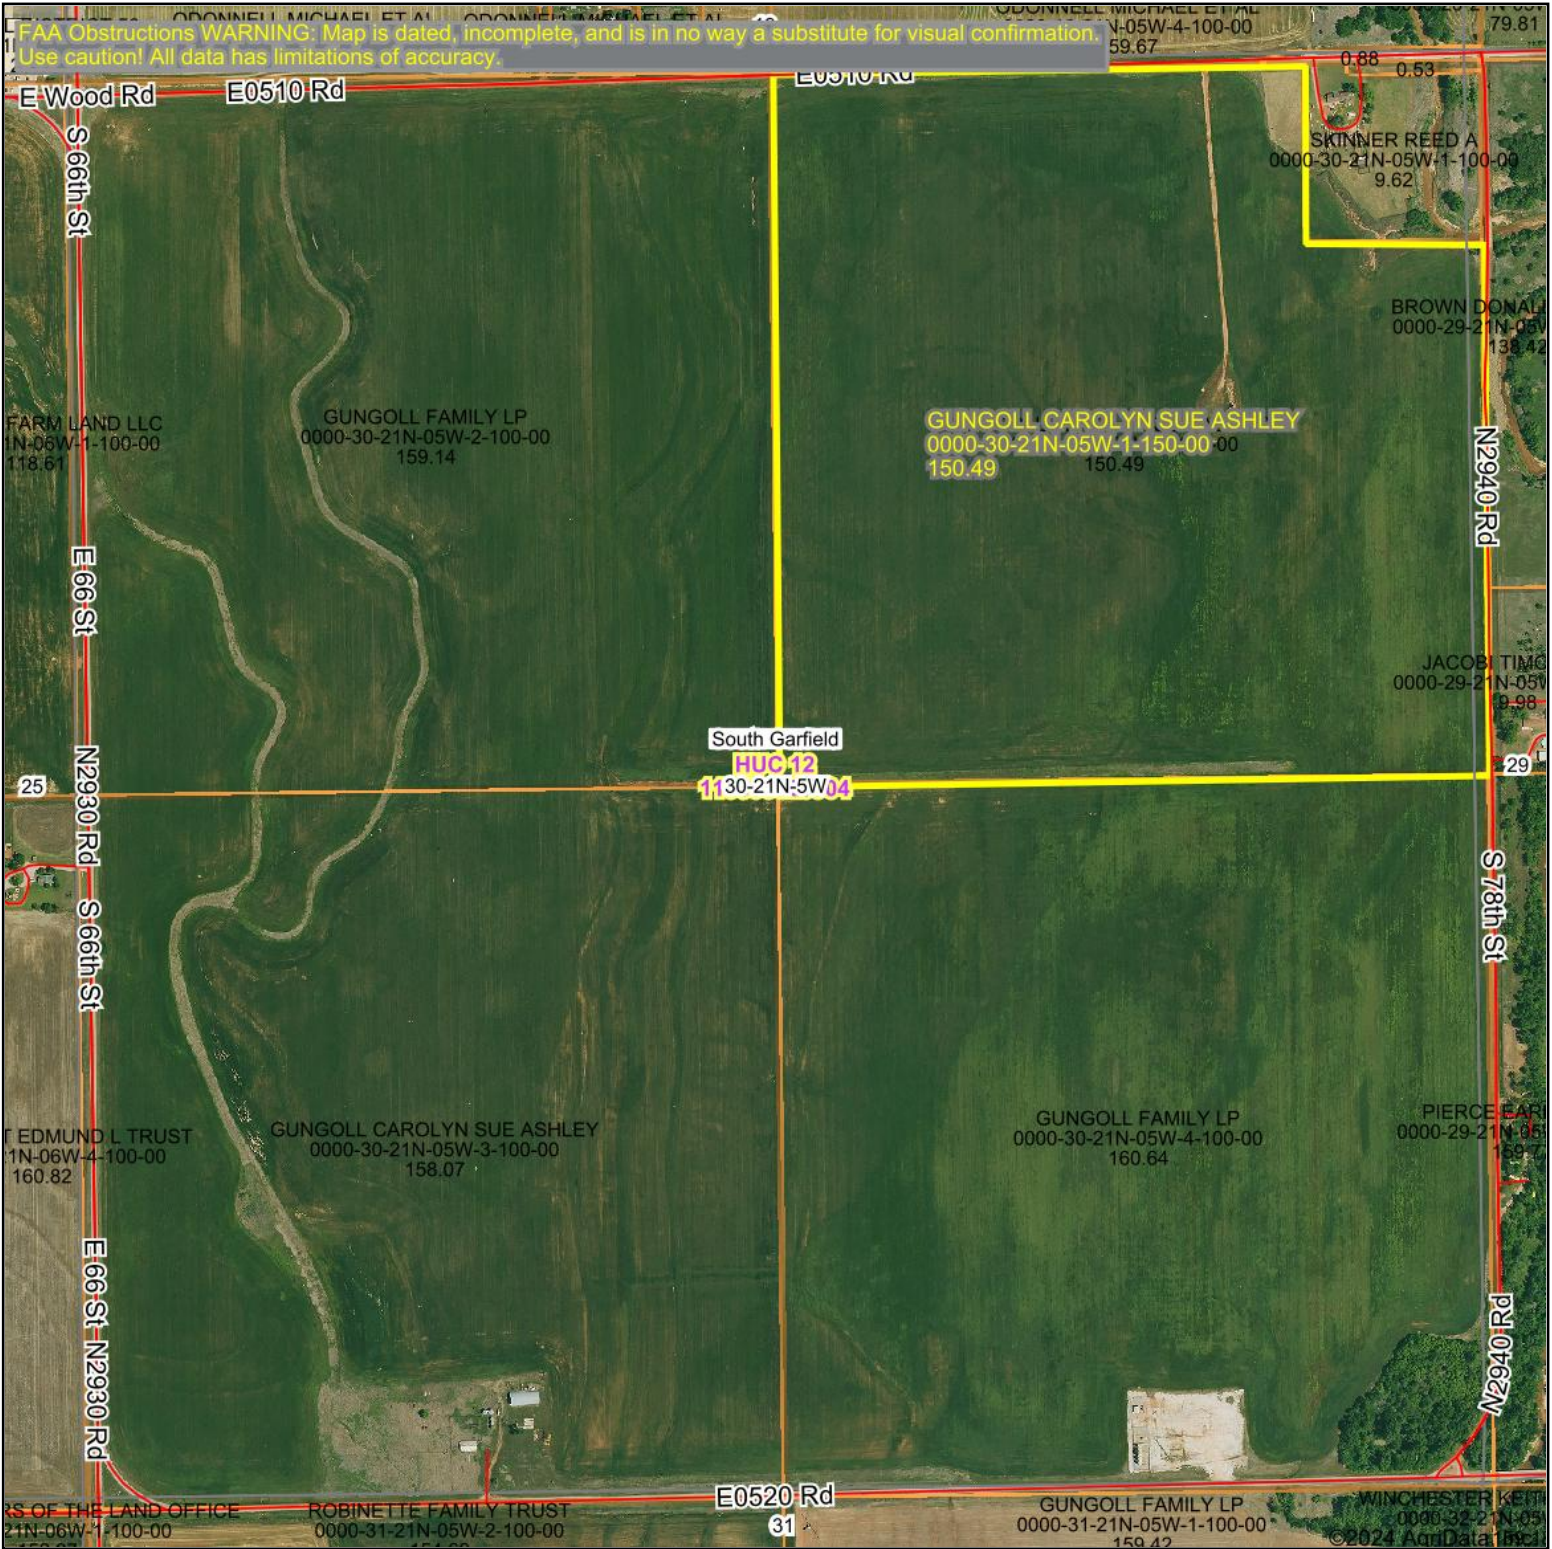

Aerial Map

Boundary Center: 36° 16' 16.06, -97° 46' 10.06

30-21N-5W
Garfield County
Oklahoma

10/15/2024