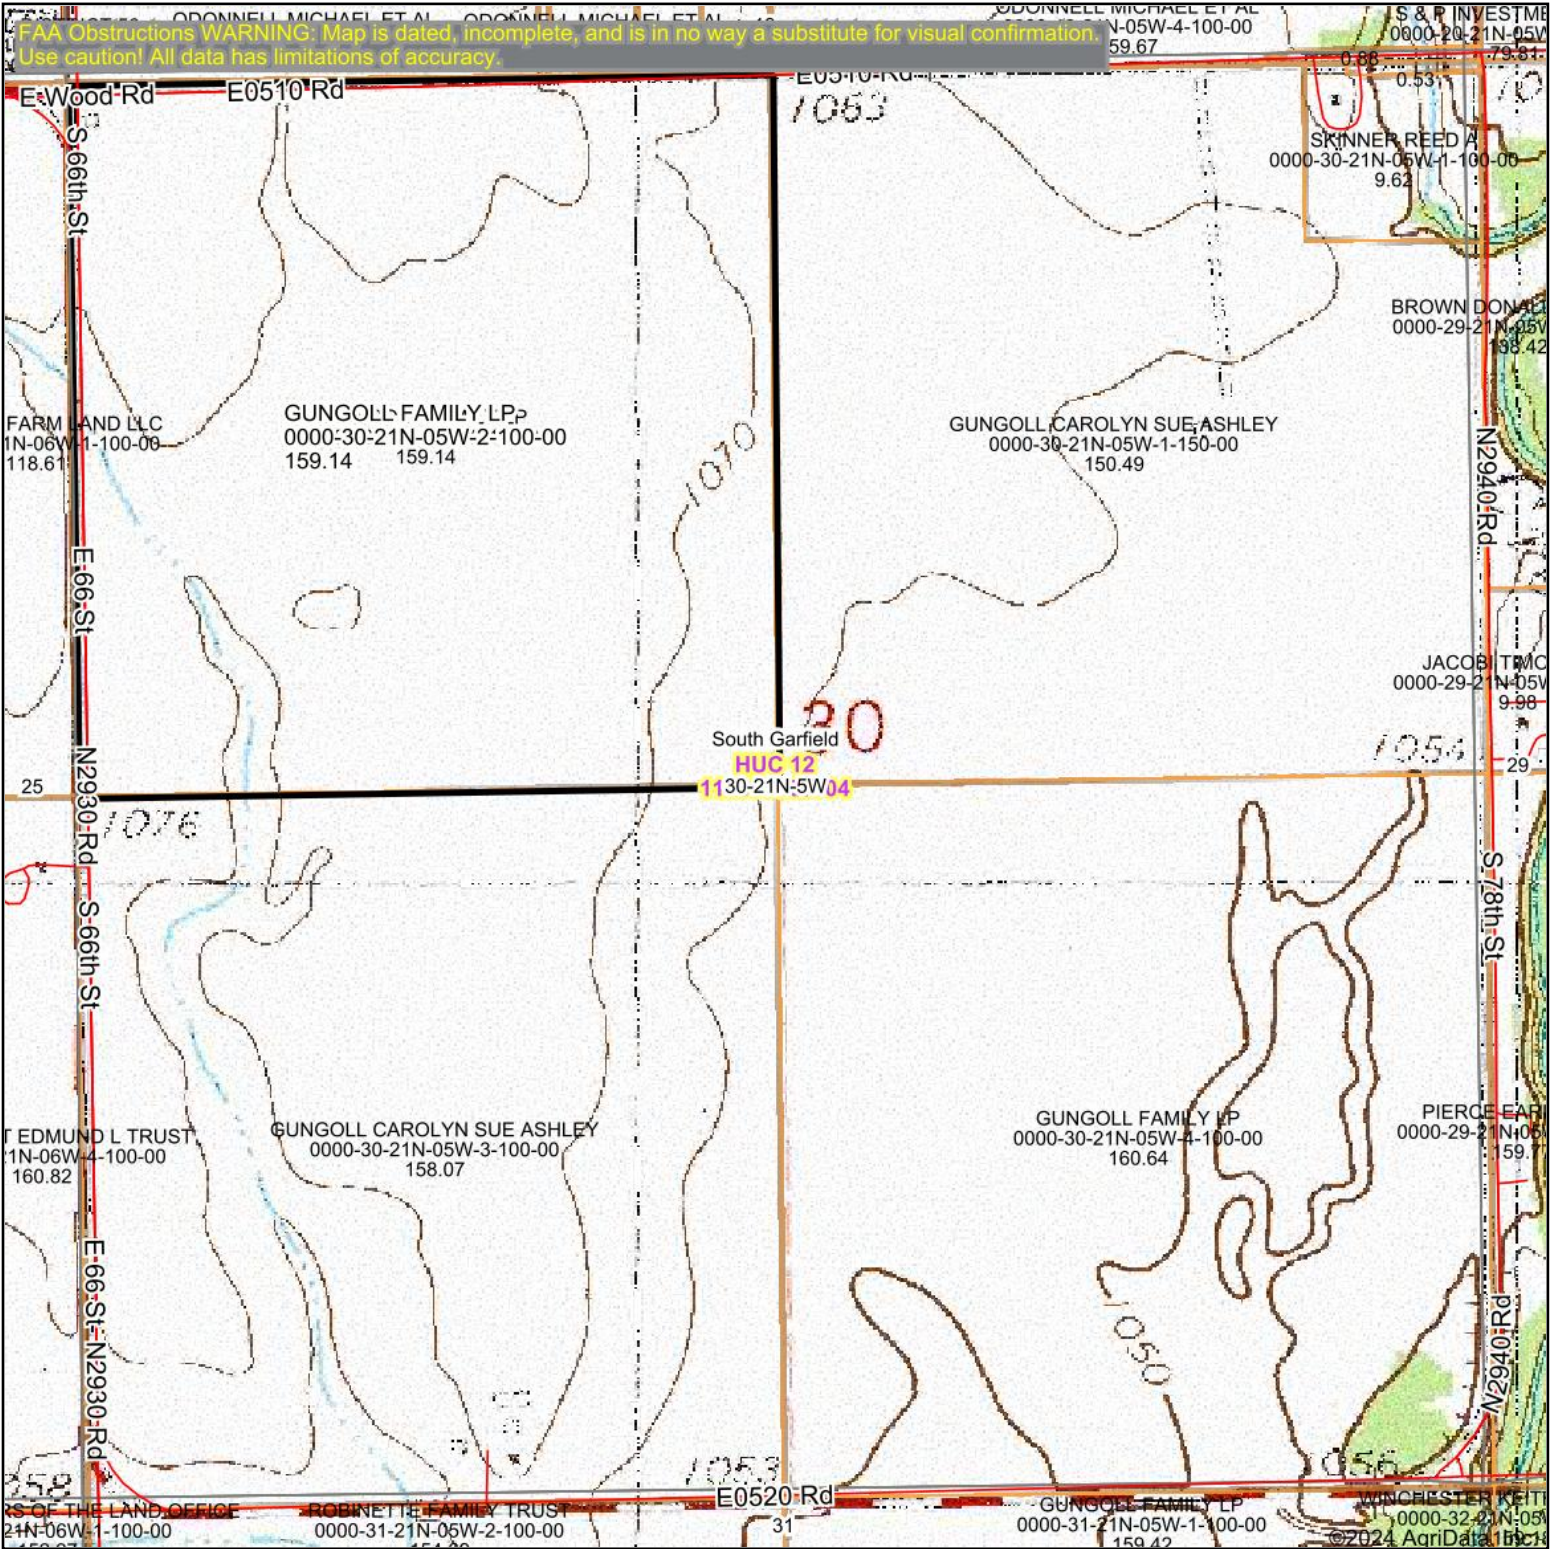

Topography Map

Map Center: 36° 16' 3.35, -97° 46' 26.44

30-21N-5W
Garfield County
Oklahoma

10/15/2024

Maps Provided By:

© AgriData, Inc. 2023 www.AgrIDataInc.com