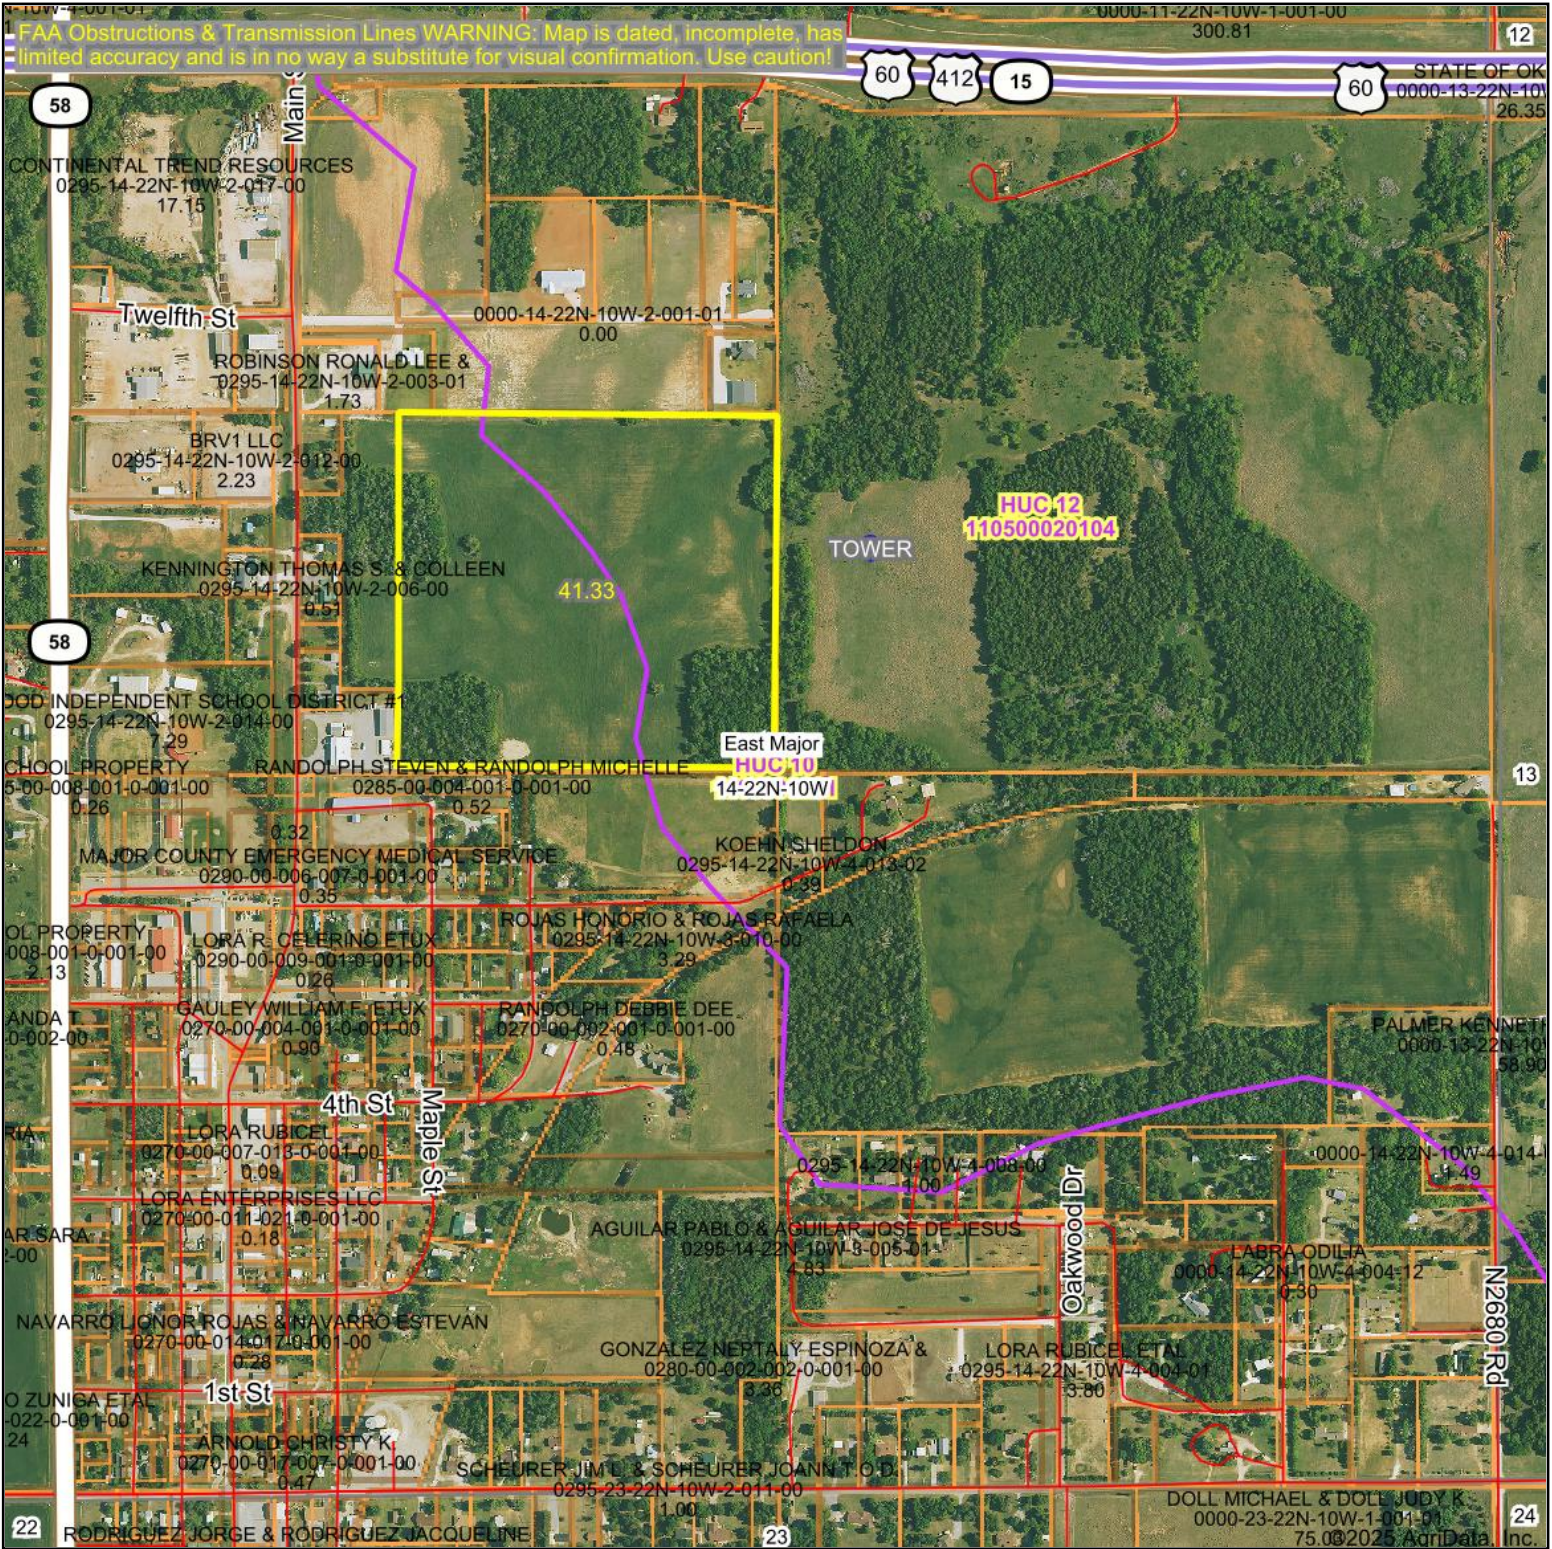

# Aerial Map

Boundary Center: 36° 23' 8.57, -98° 14' 28.76

**14-22N-10W**  
Major County  
Oklahoma

1/9/2025