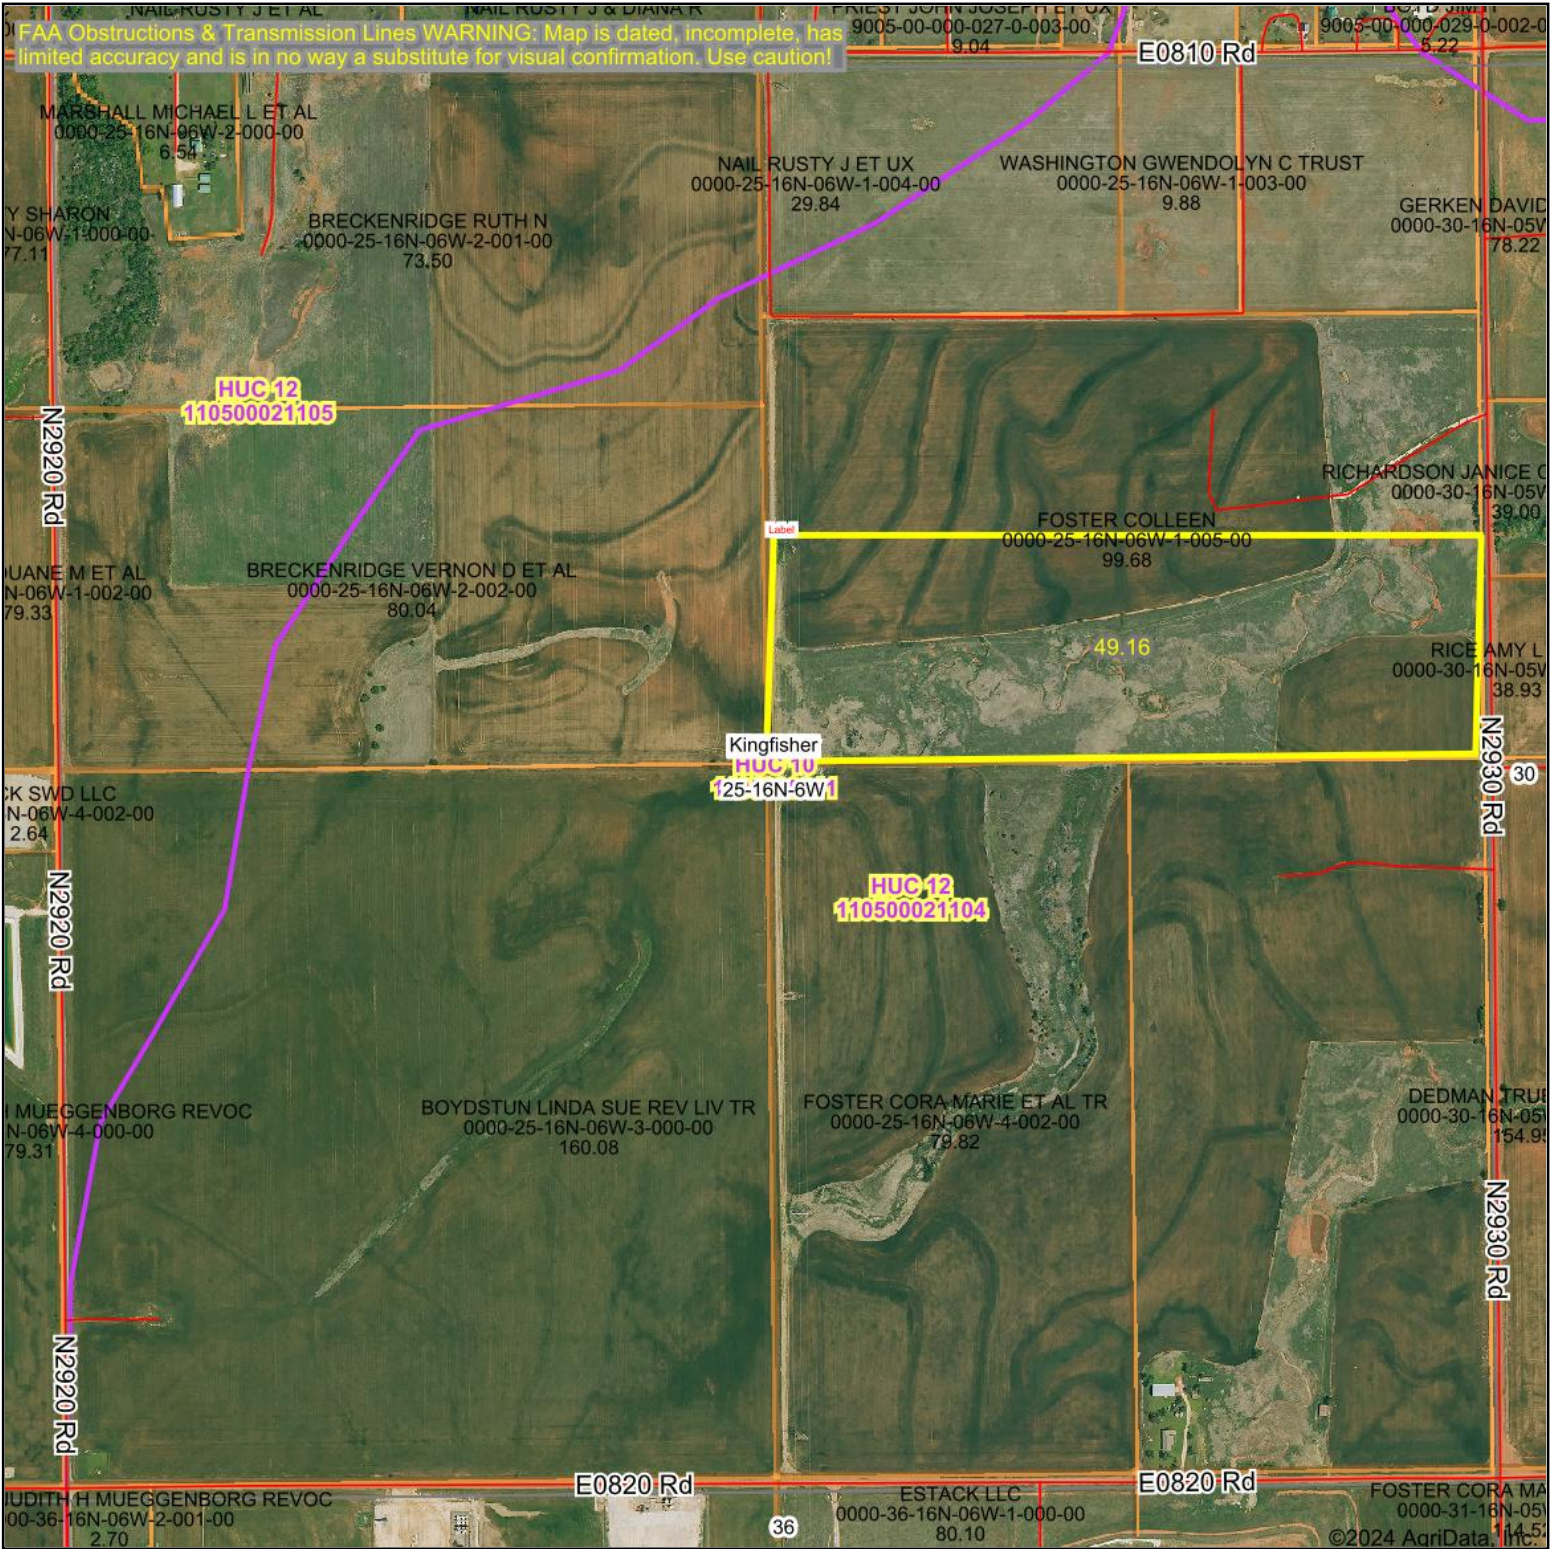

Aerial Map

Boundary Center: 35° 50' 8.78, -97° 47' 6.95

25-16N-6W
Kingfisher County
Oklahoma

12/30/2024