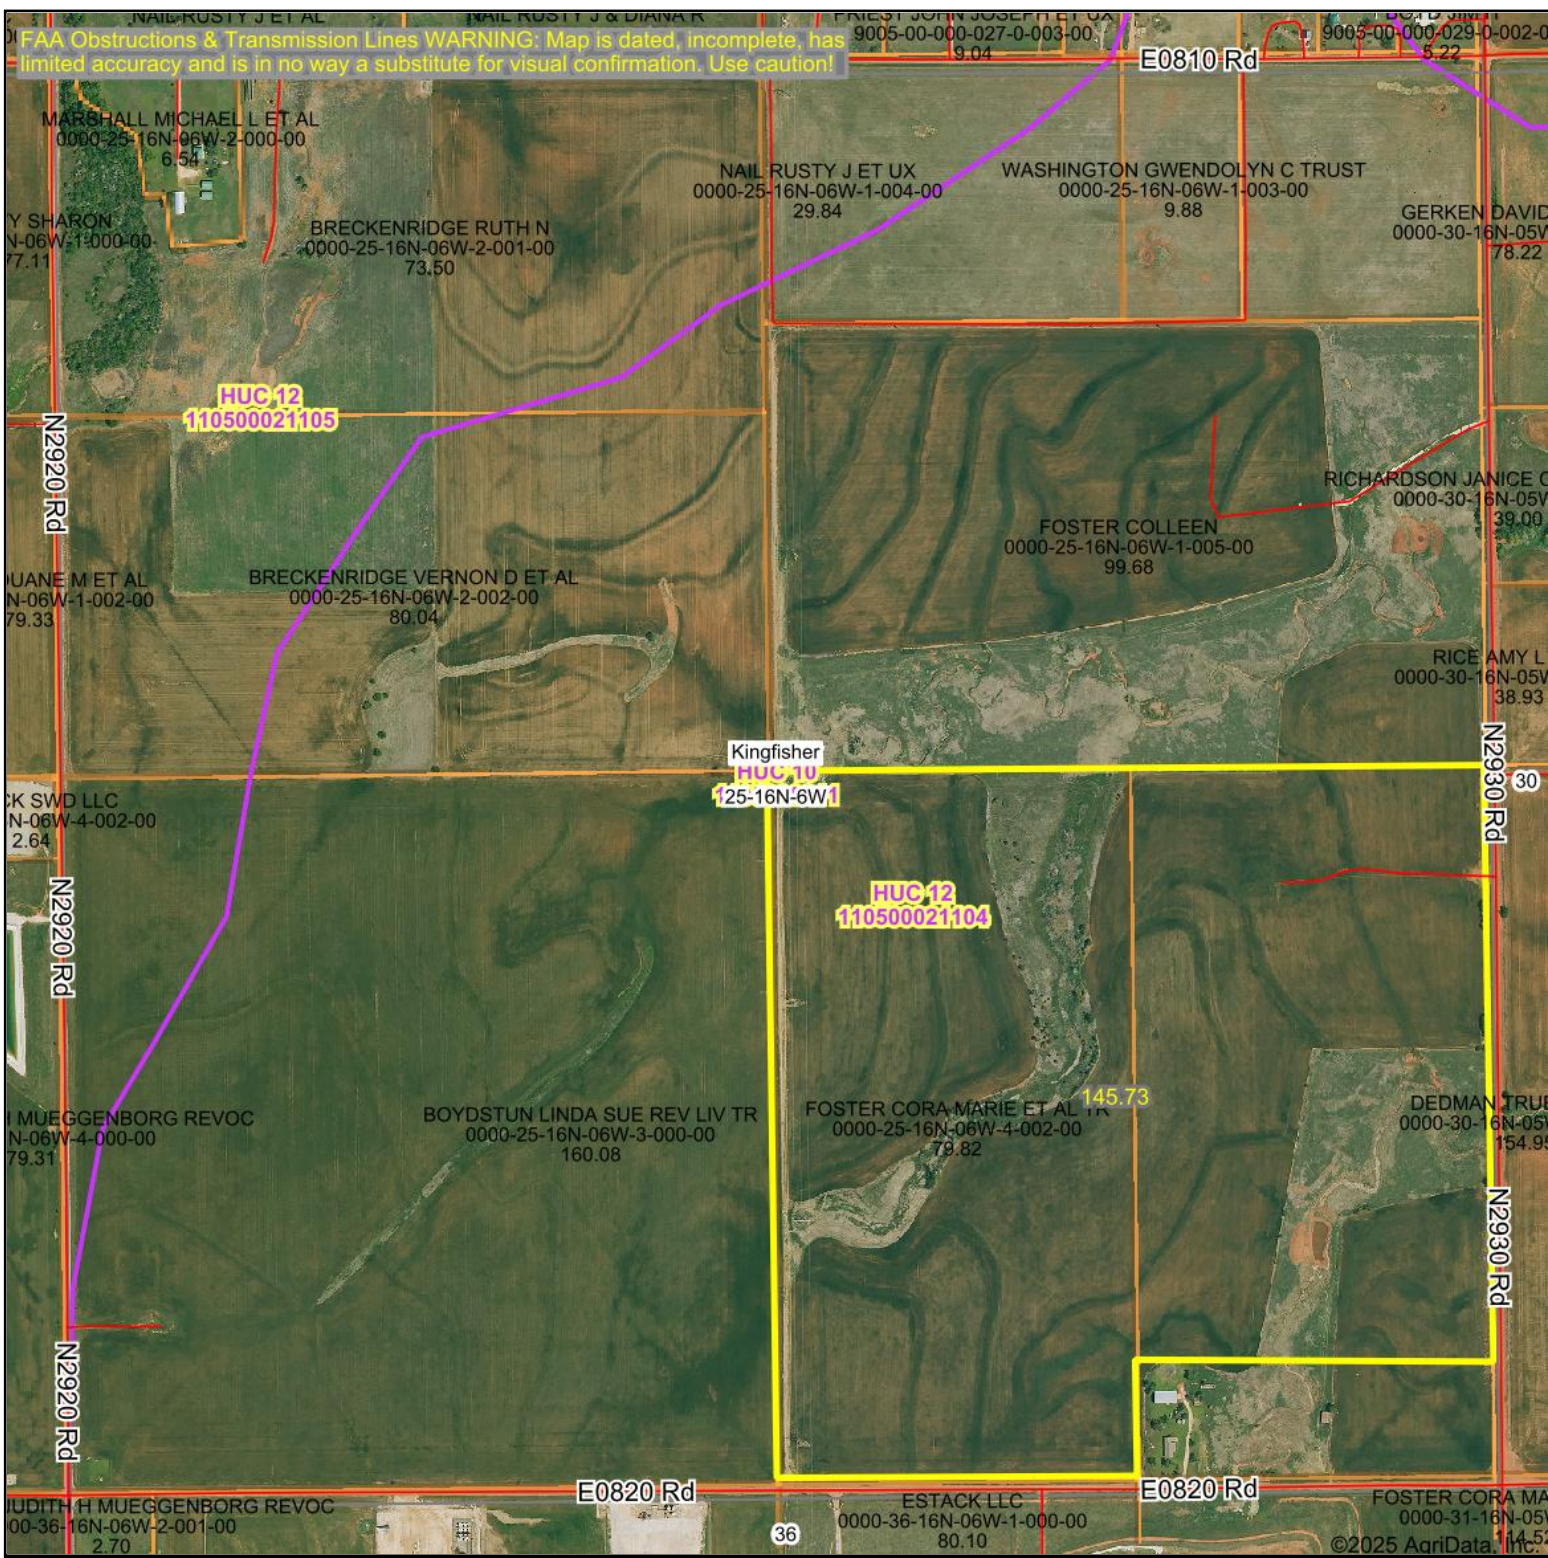

Aerial Map

Boundary Center: 35° 49' 51.65, -97° 47' 6.98

25-16N-6W
Kingfisher County
Oklahoma

1/16/2025