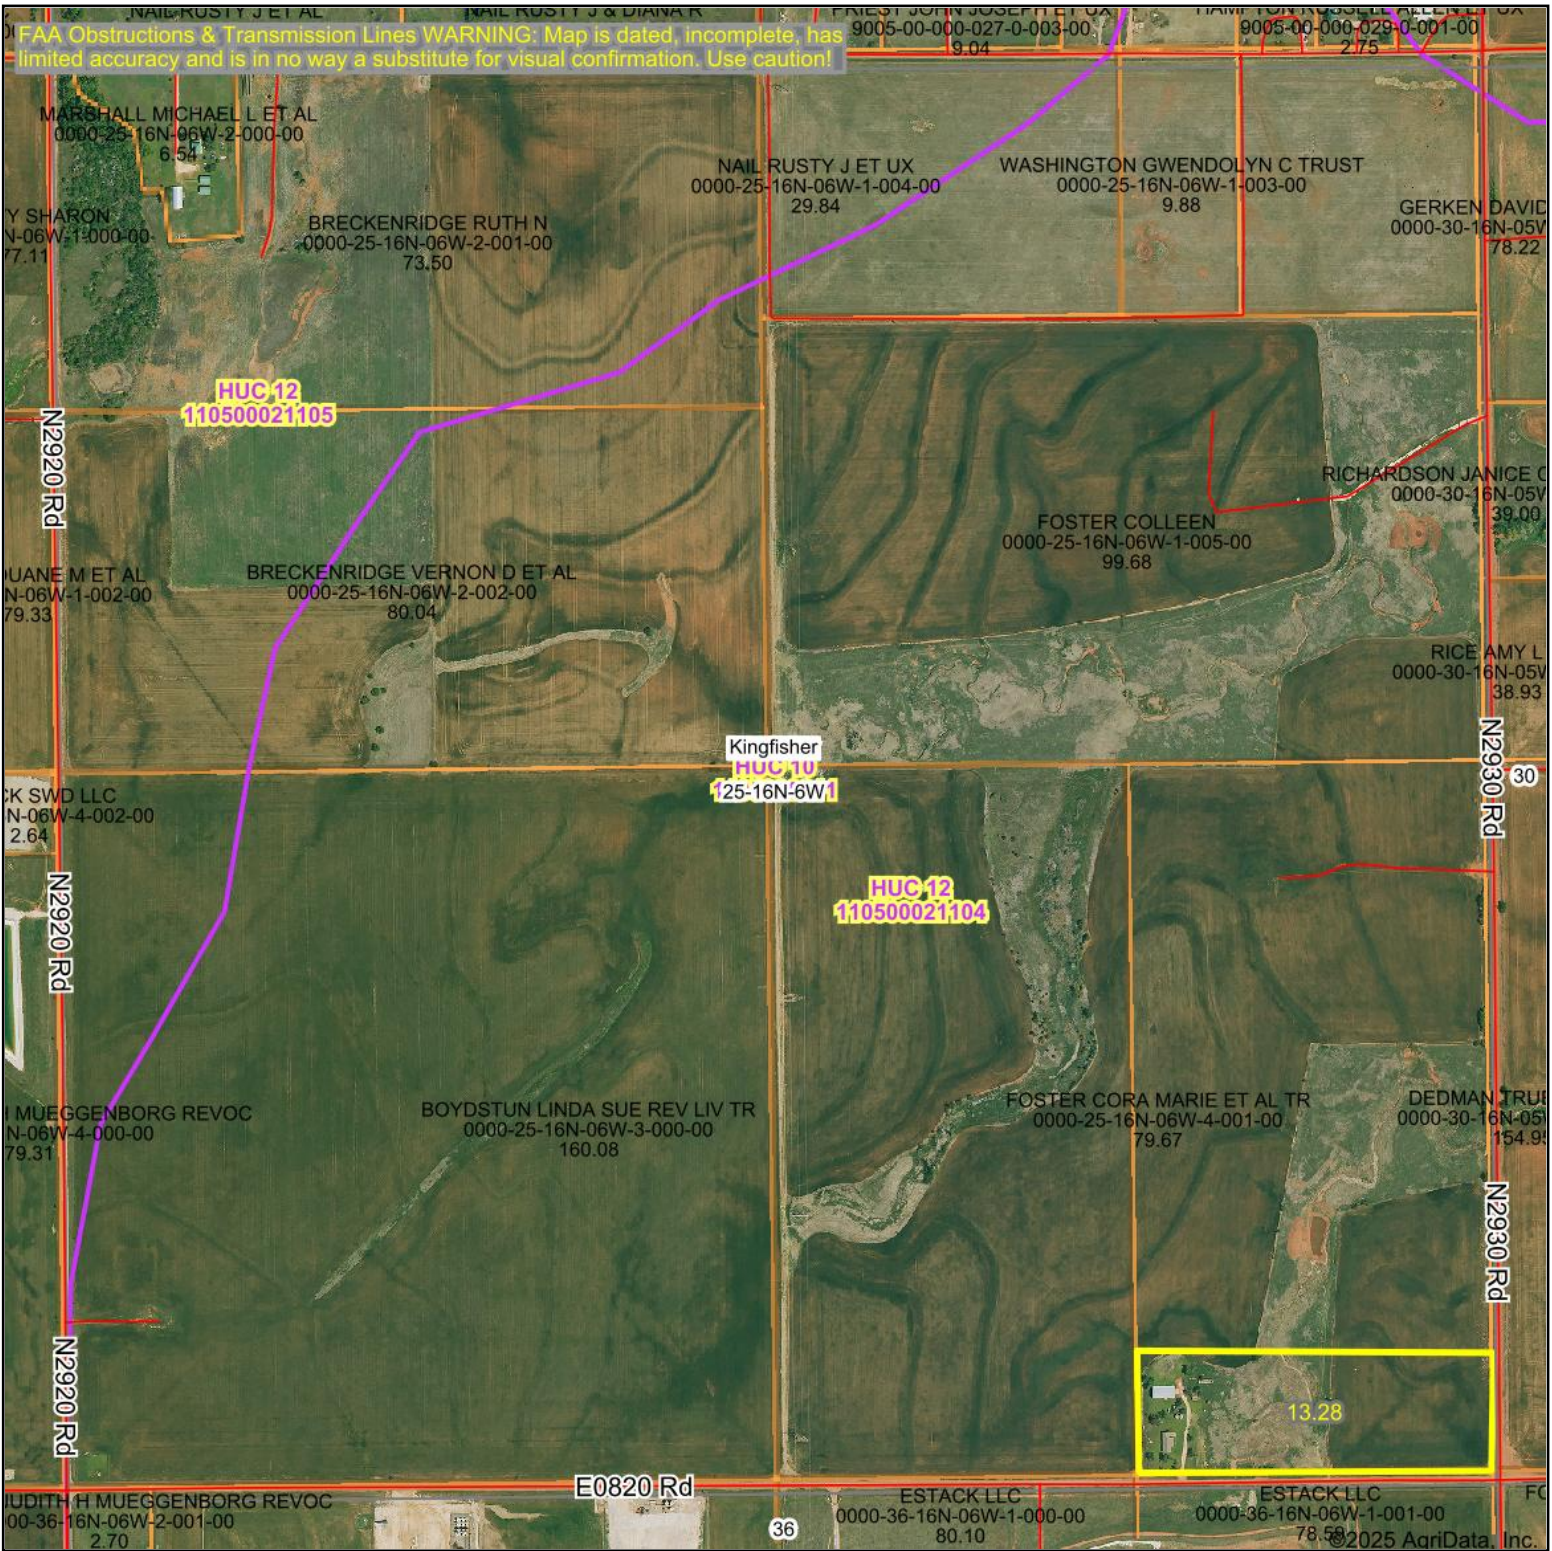

Aerial Map

Boundary Center: 35° 49' 40.82, -97° 46' 58.76

25-16N-6W
Kingfisher County
Oklahoma

1/16/2025