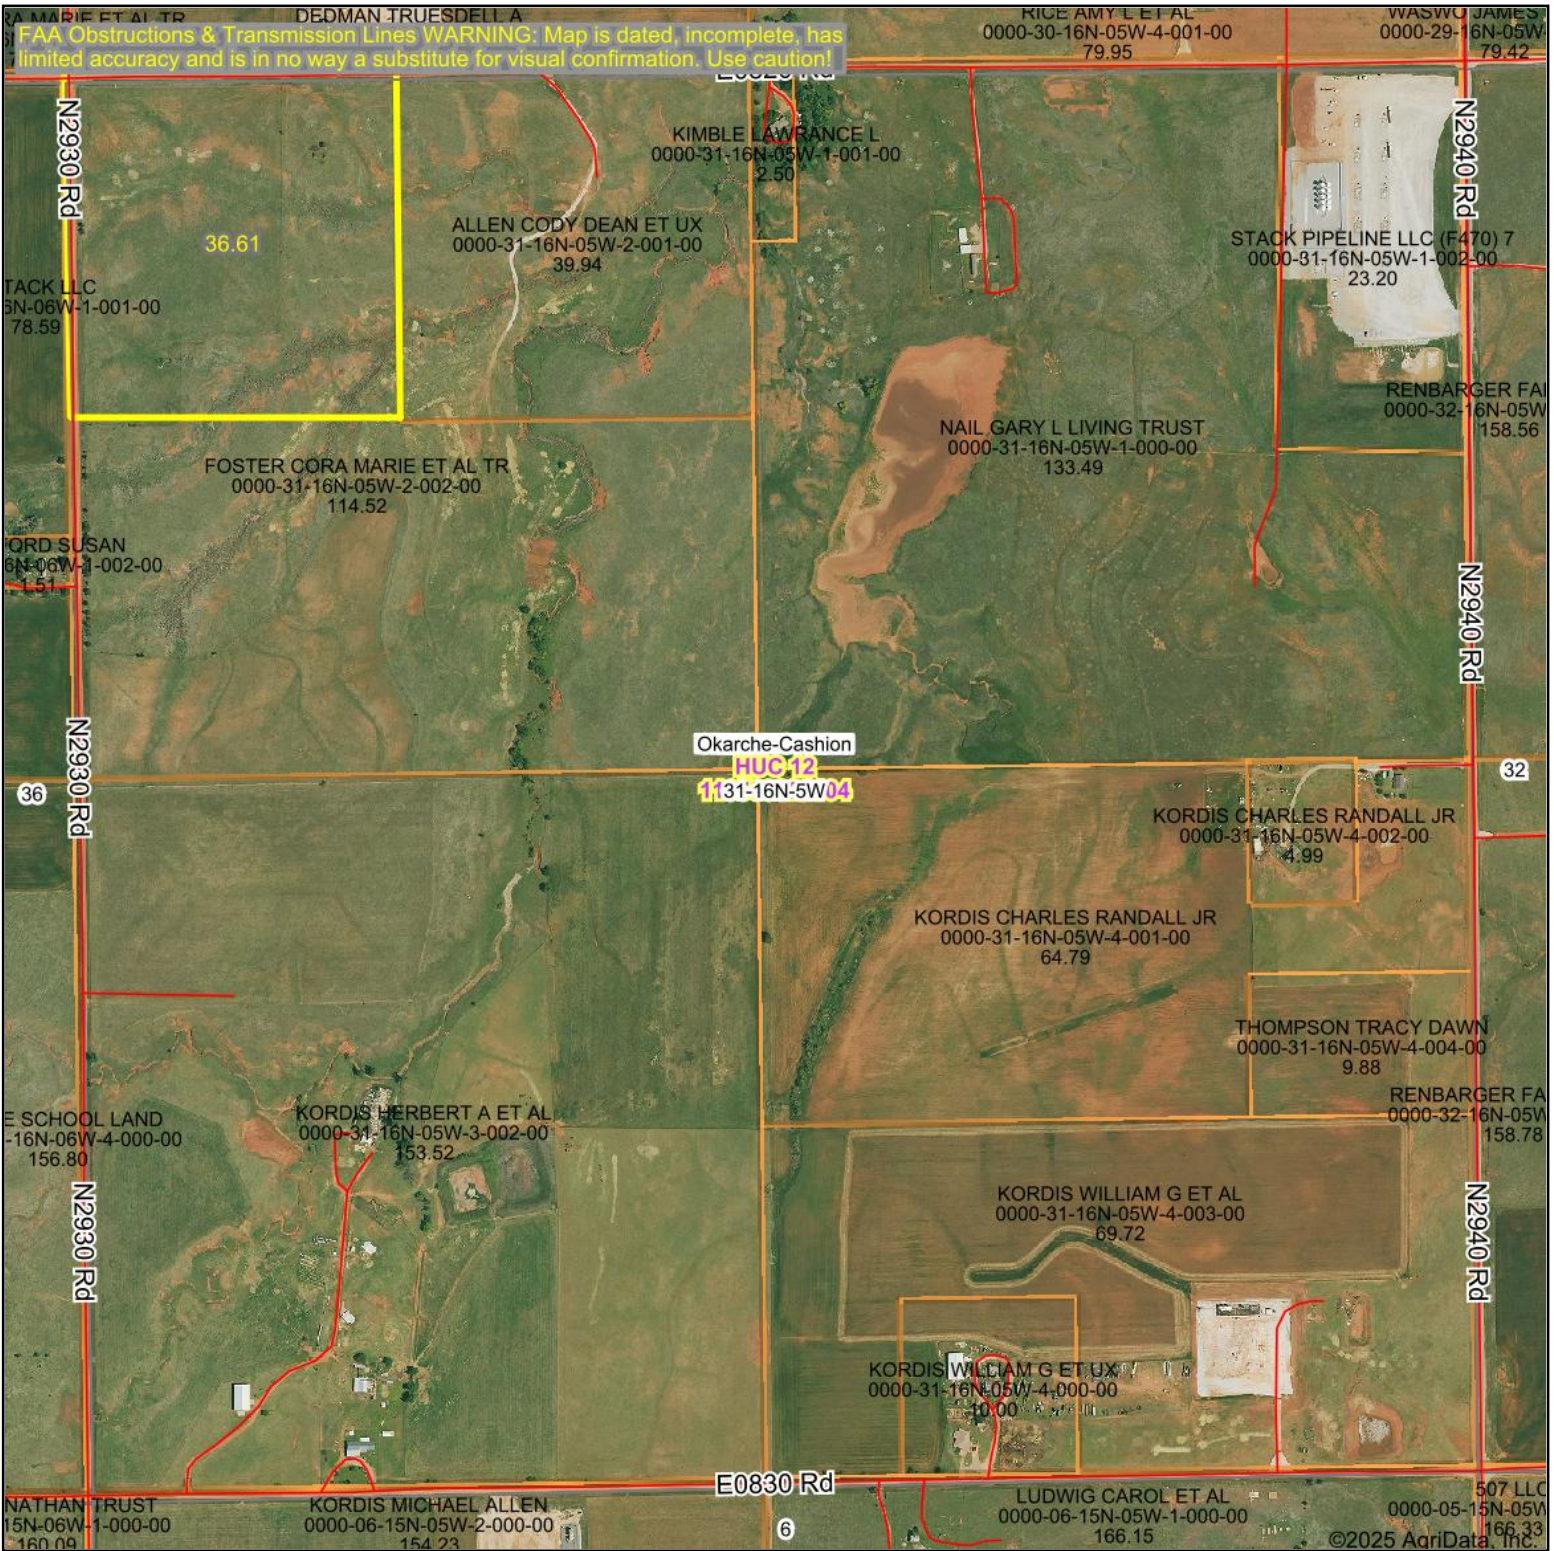

Aerial Map

Boundary Center: 35° 49' 32.06, -97° 46' 43.25

31-16N-5W
Kingfisher County
Oklahoma

1/16/2025