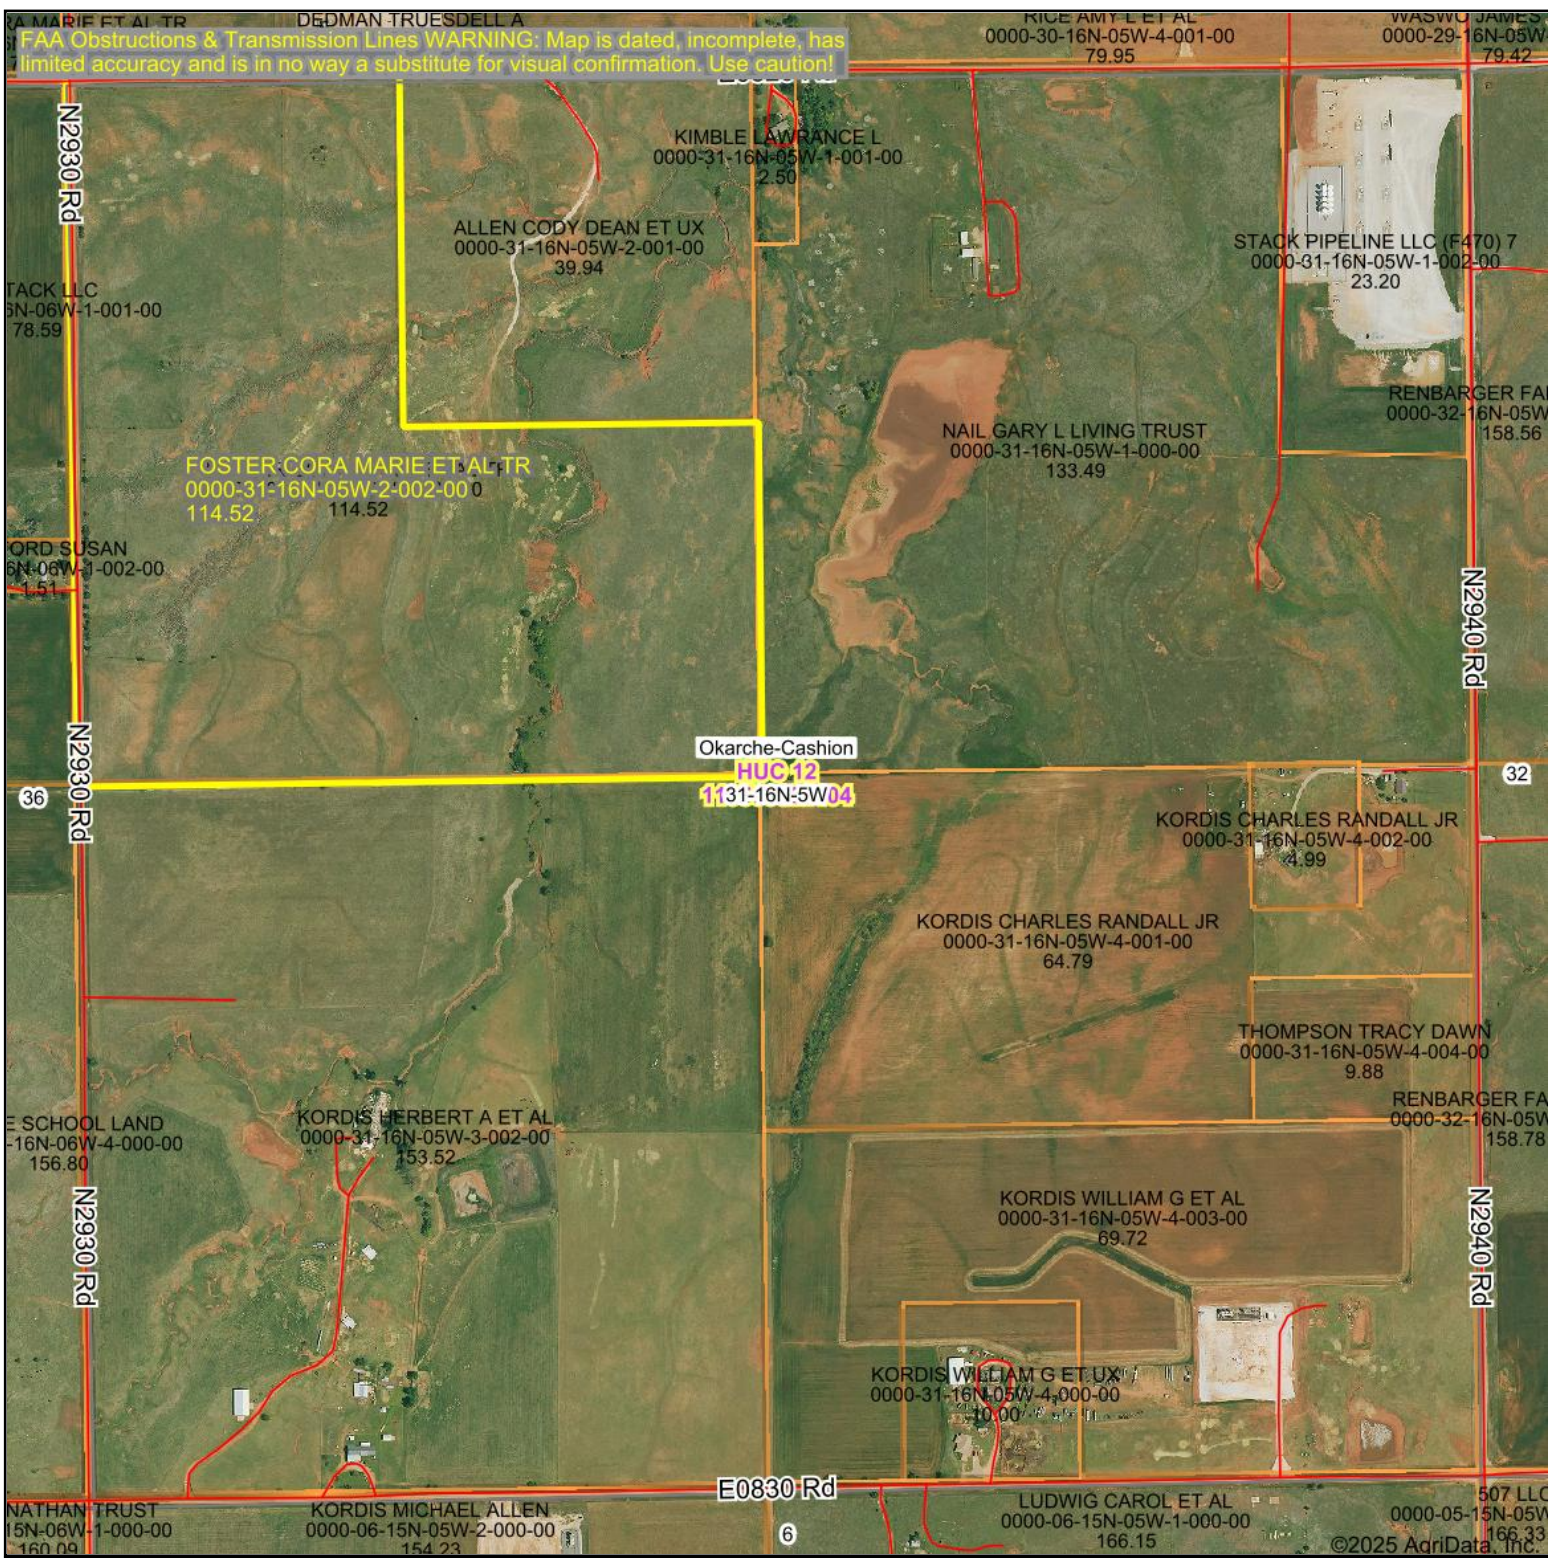

Aerial Map

Boundary Center: 35° 49' 25.37, -97° 46' 35.19

31-16N-5W
Kingfisher County
Oklahoma

1/16/2025