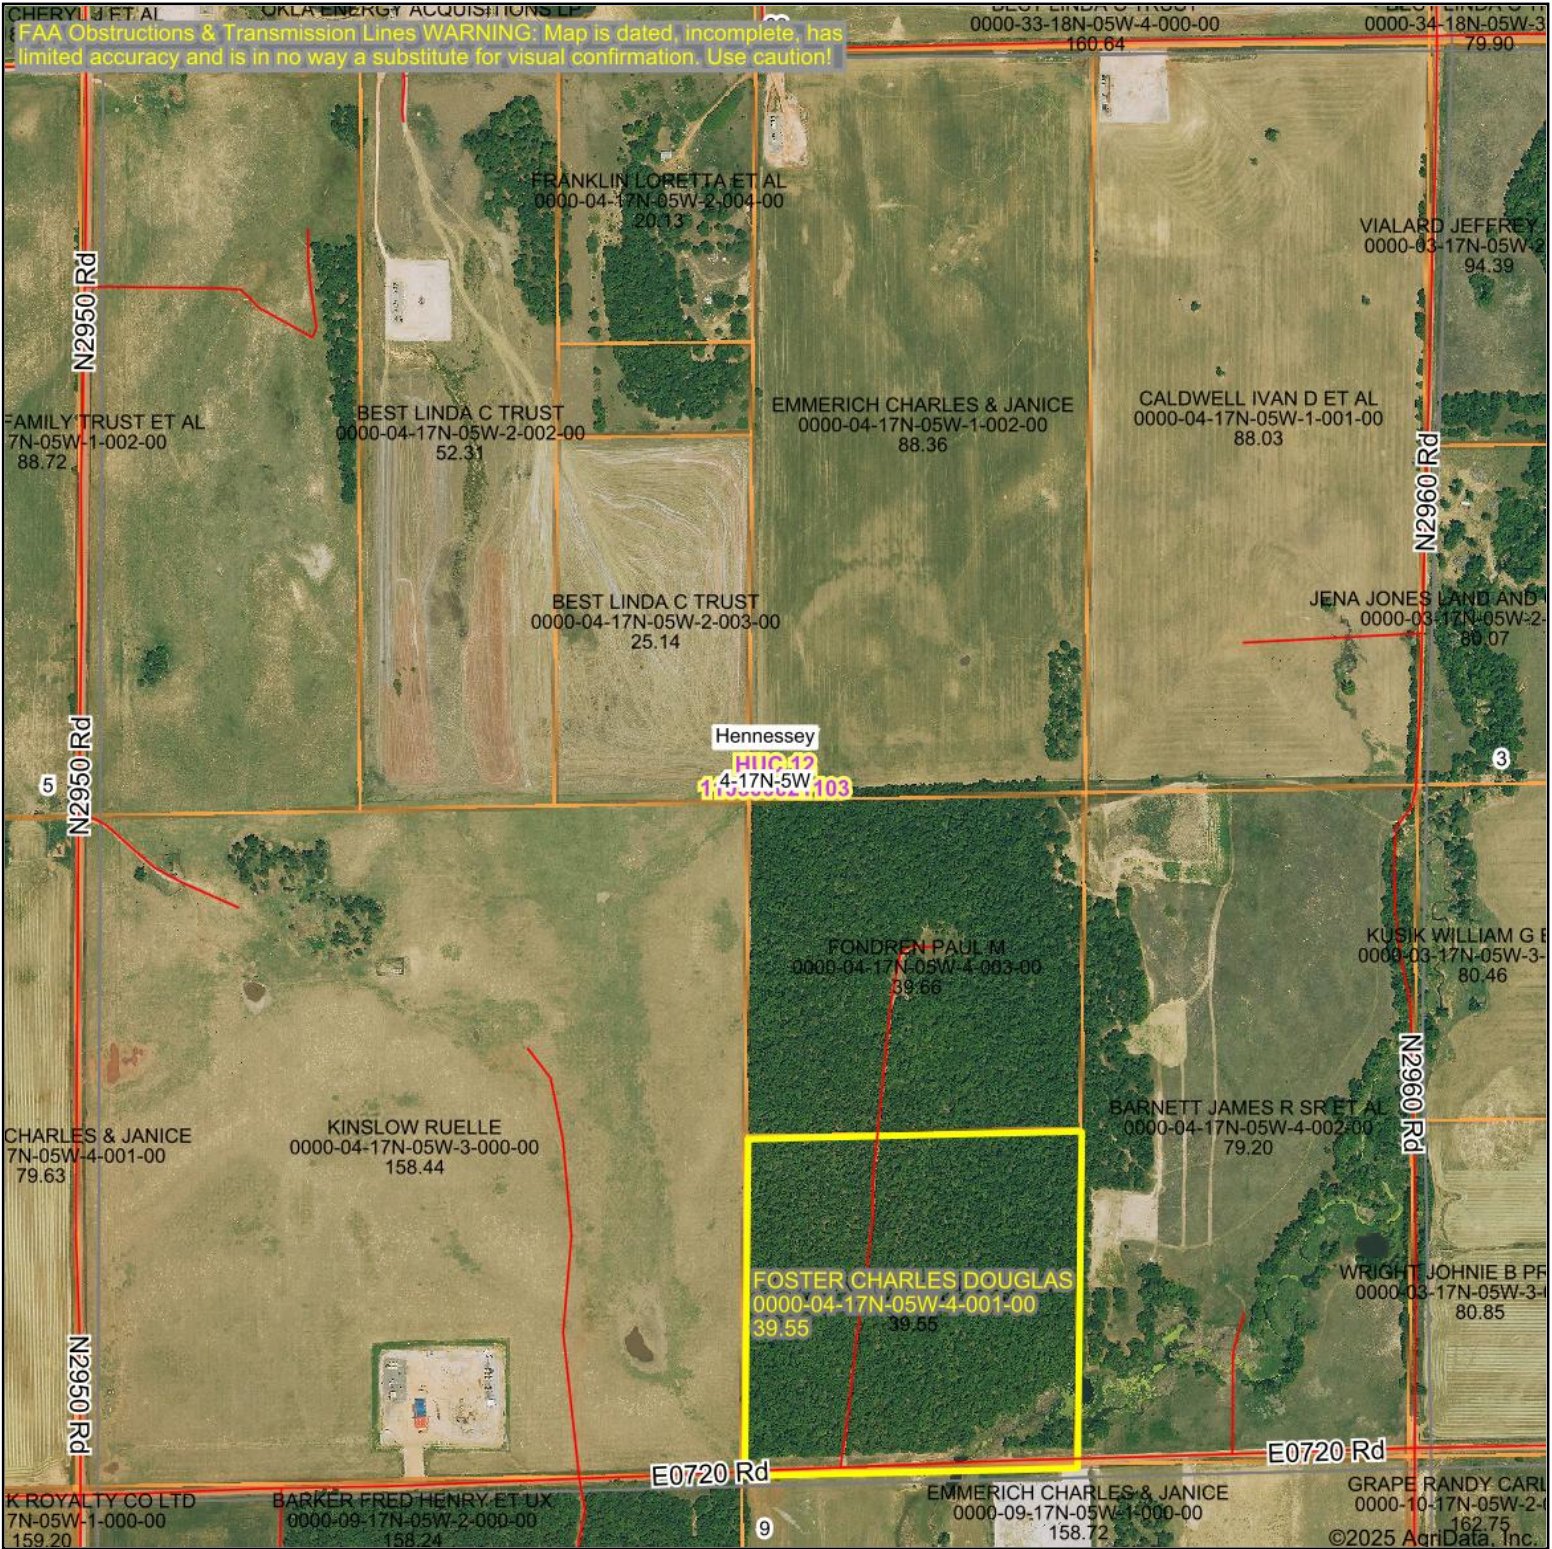

Aerial Map

Boundary Center: 35° 58' 19.95, -97° 44' 10.72

4-17N-5W
Kingfisher County
Oklahoma

1/16/2025