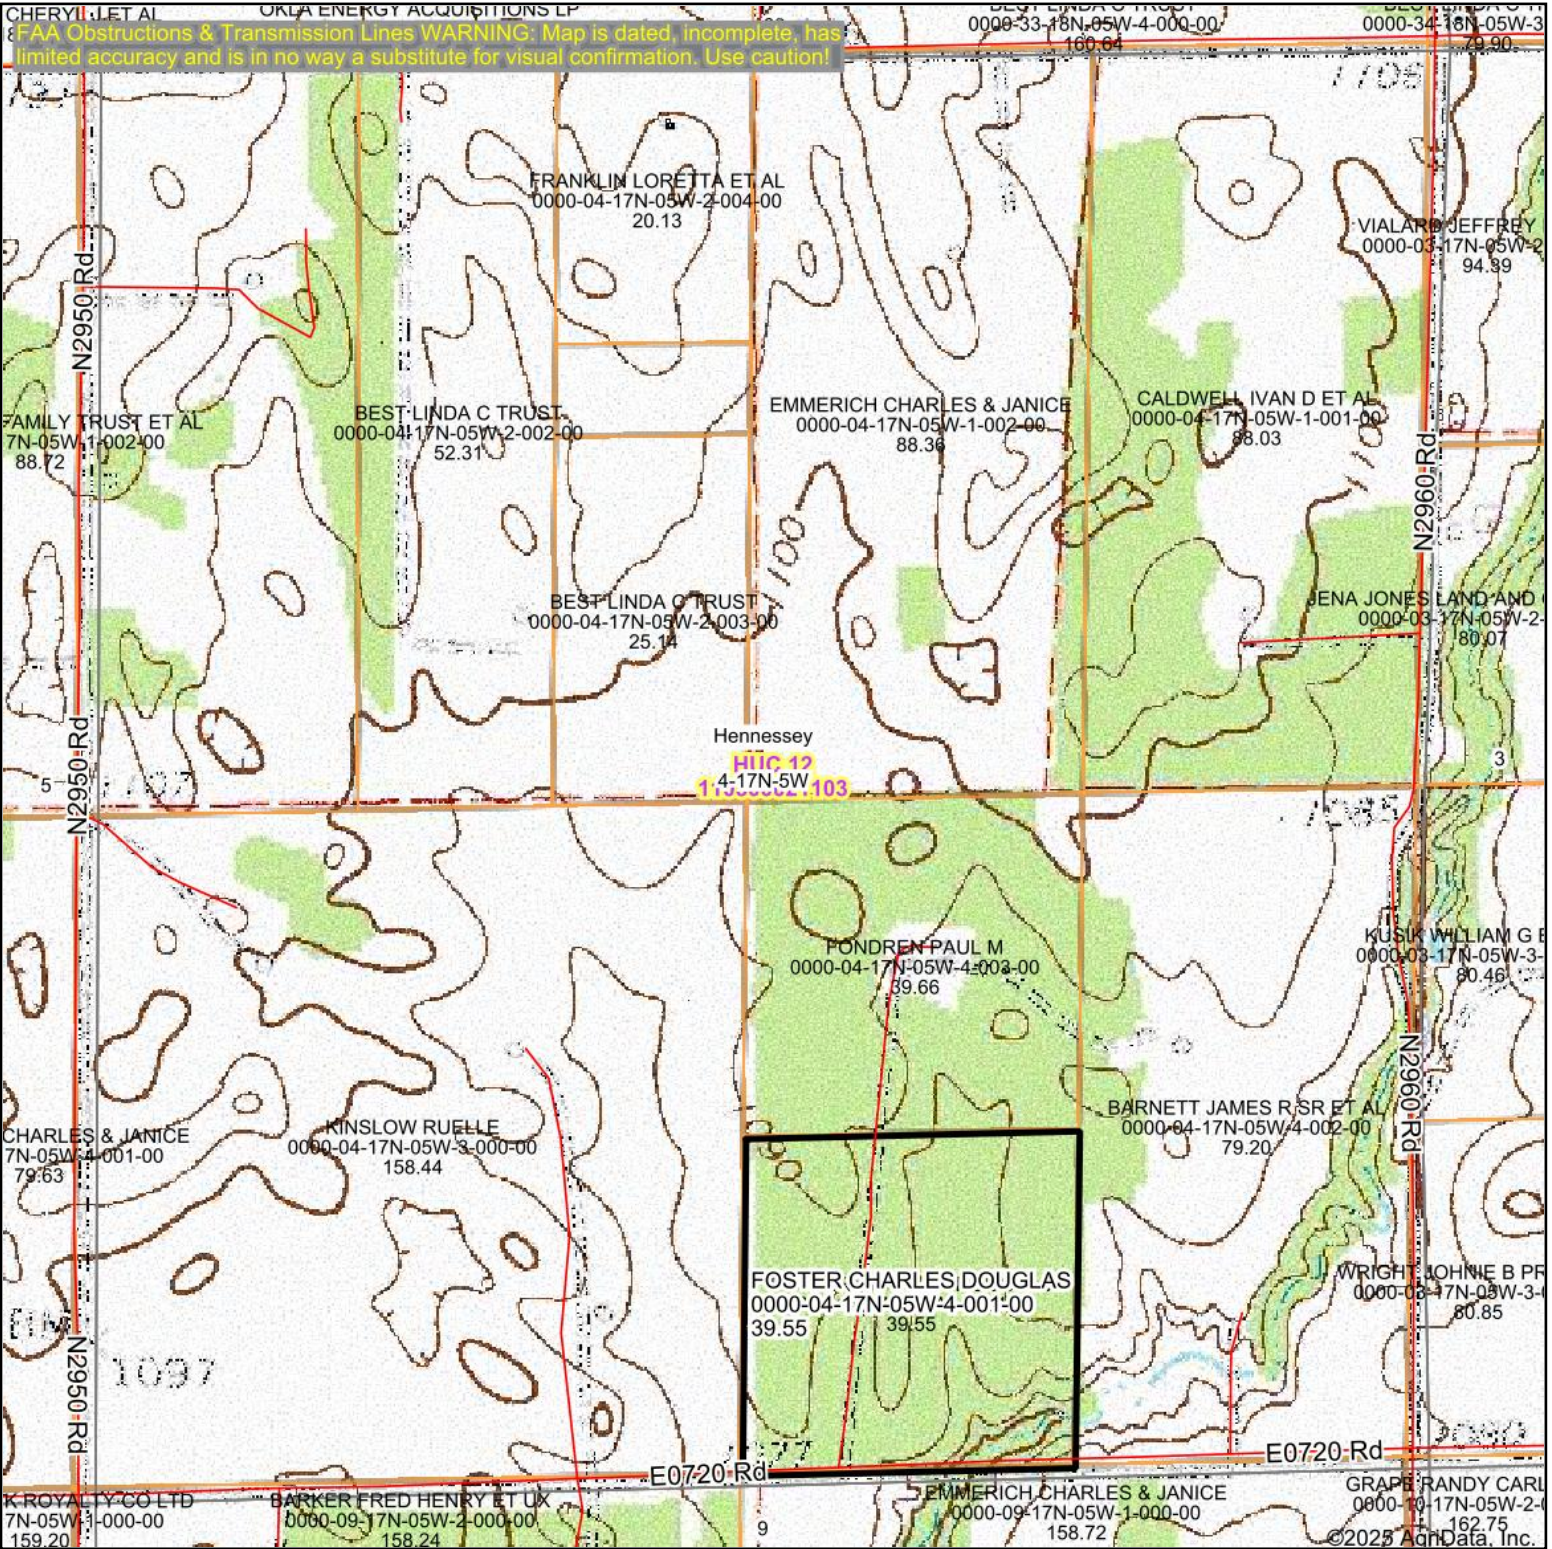

# Topography Map

Map Center: 35° 58' 40.47, -97° 44' 16.99

4-17N-5W  
Kingfisher County  
Oklahoma

1/16/2025