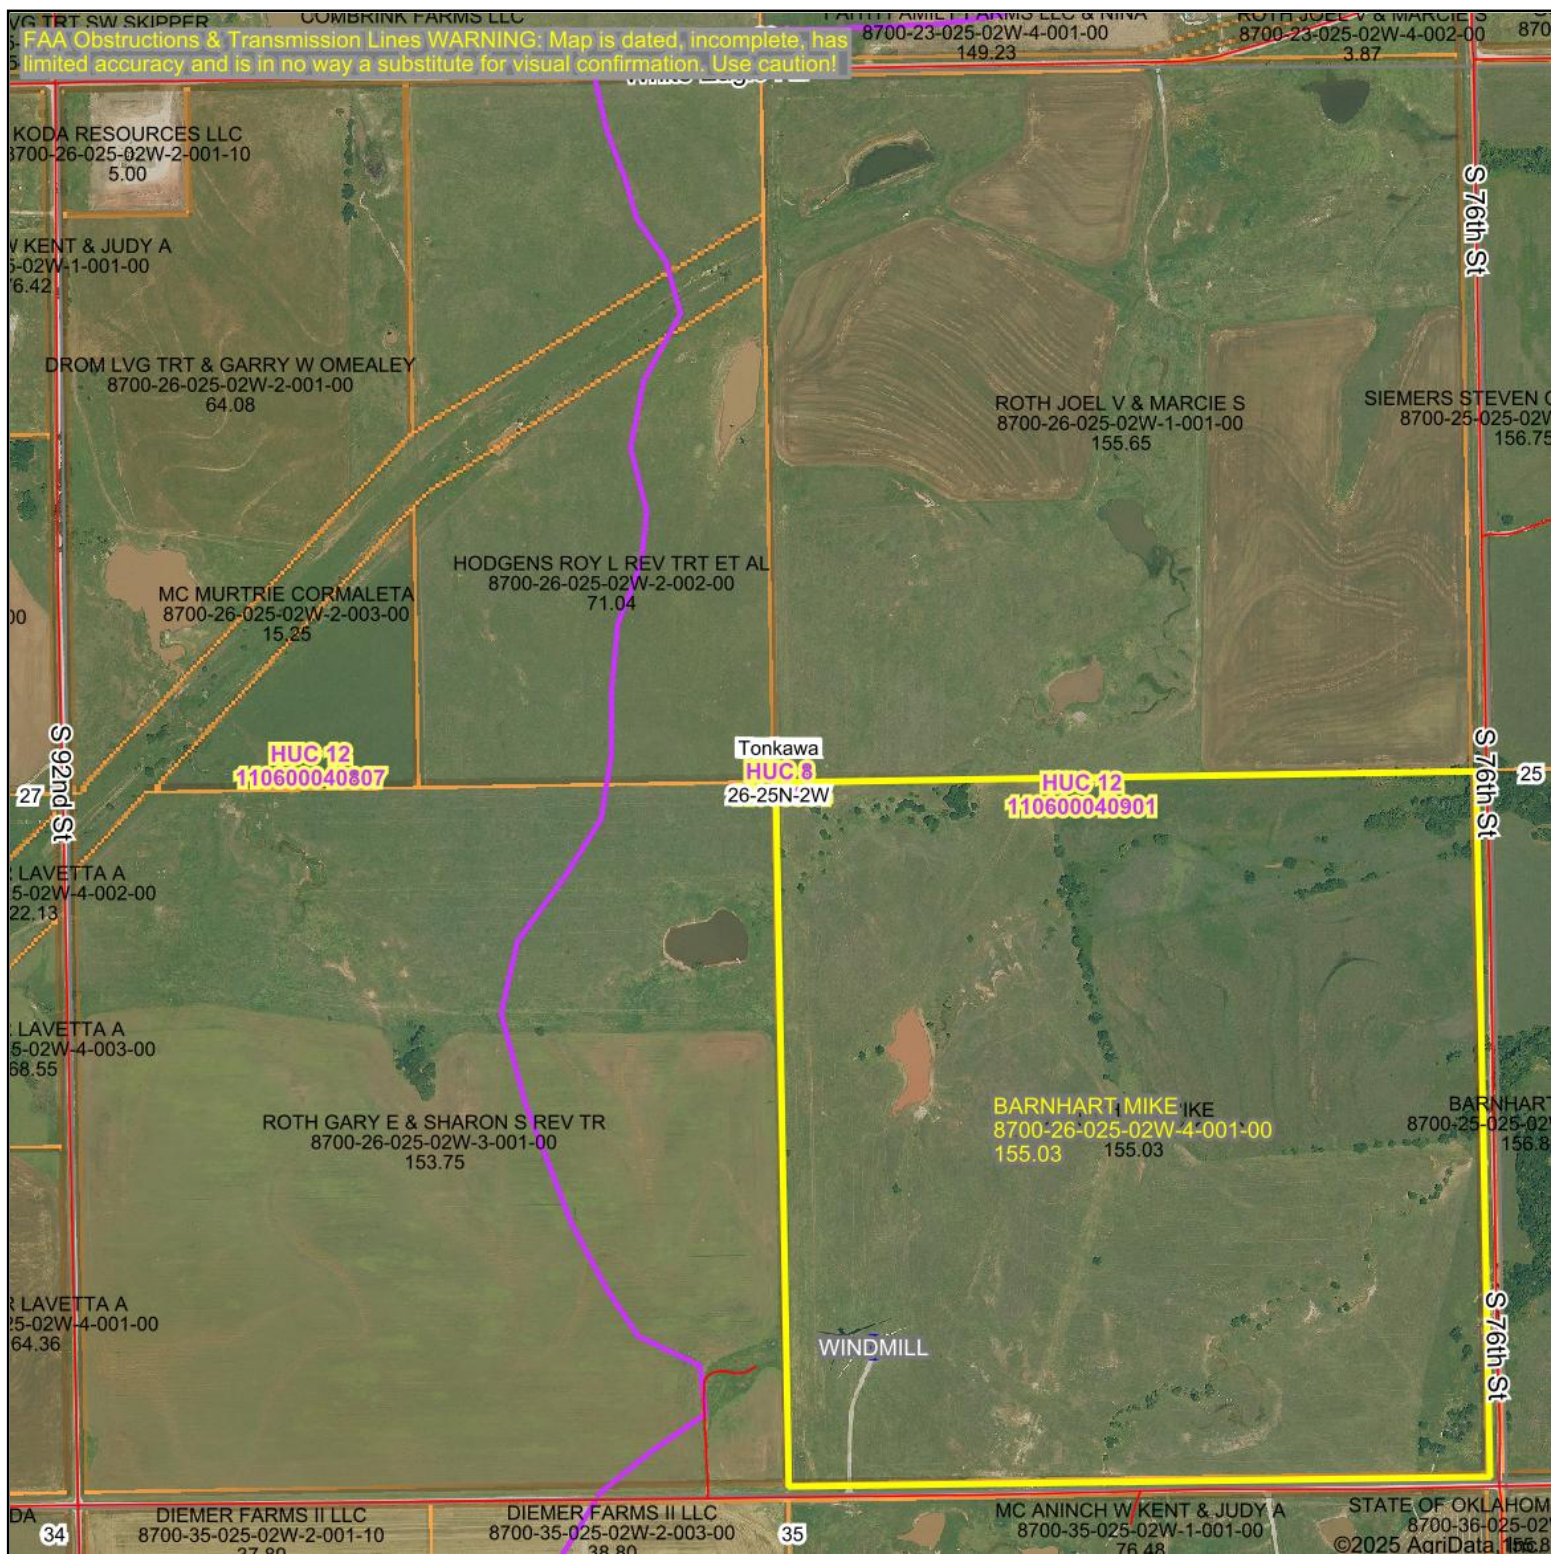

Aerial Map

Boundary Center: 36° 36' 42.81, -97° 22' 38.02

26-25N-2W
Kay County
Oklahoma

2/6/2025