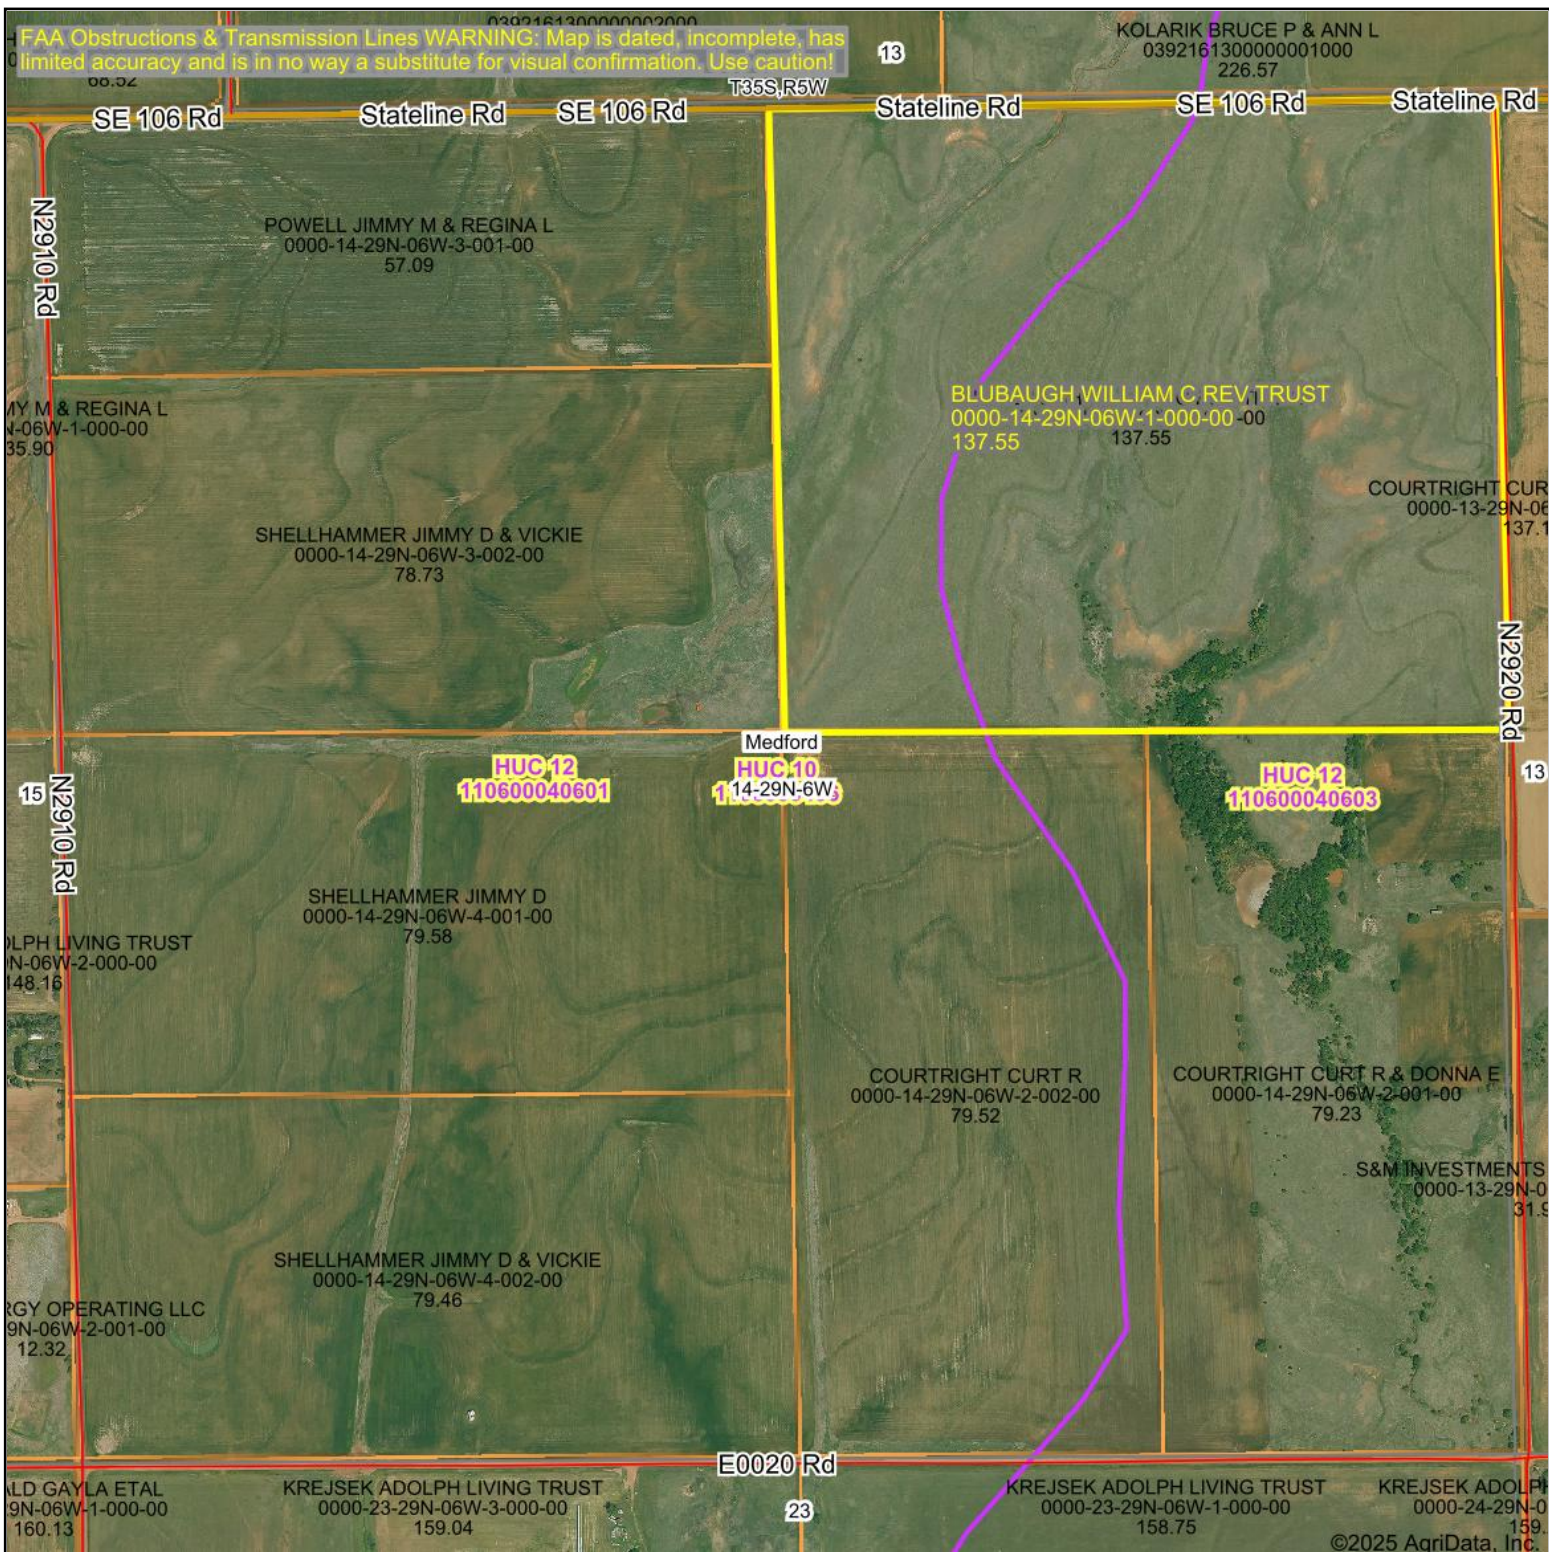

# Aerial Map

Boundary Center: 36° 59' 44.15, -97° 48' 32.41

14-29N-6W  
Grant County  
Oklahoma

1/31/2025