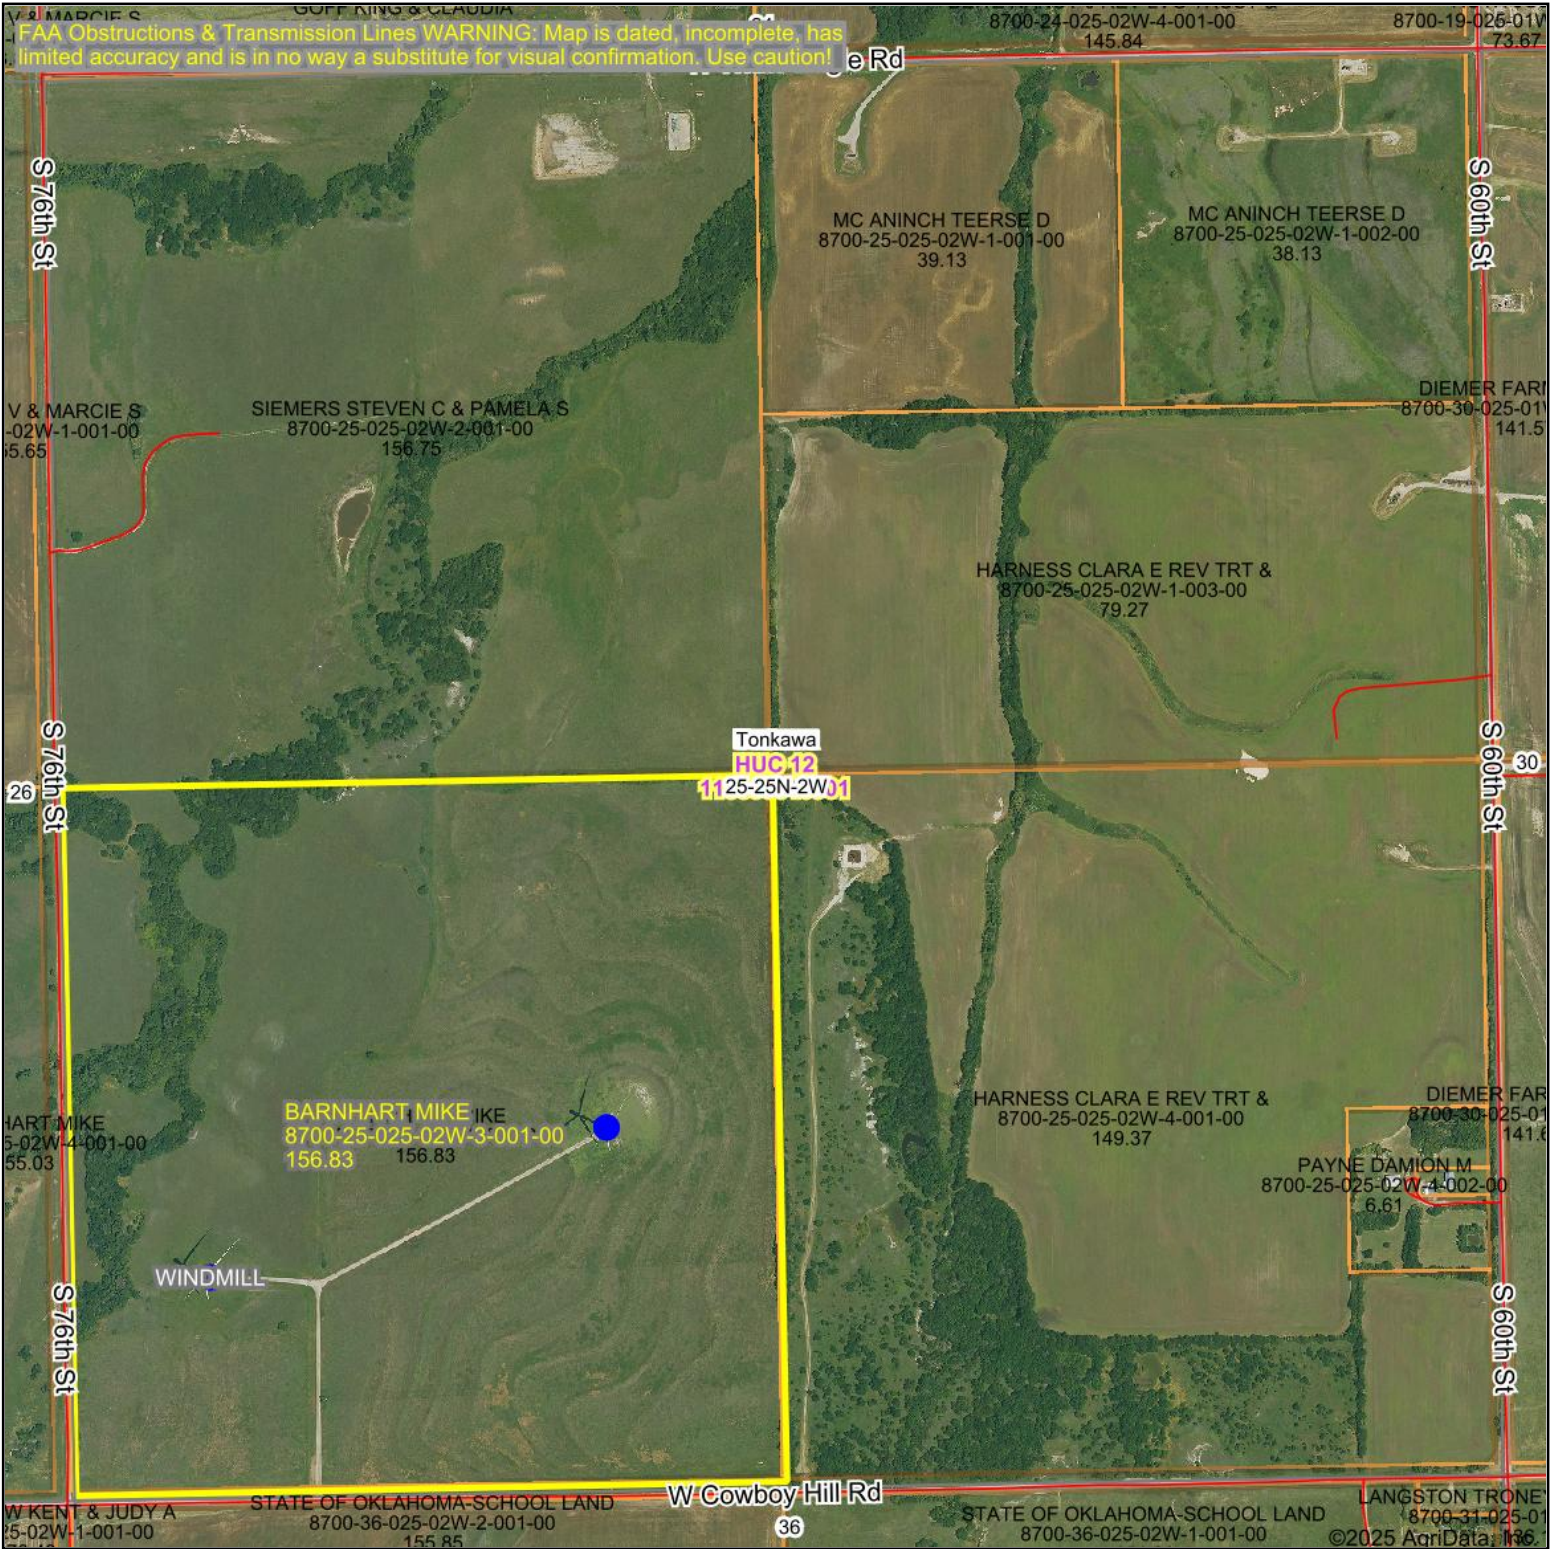

Aerial Map

Boundary Center: 36° 36' 42.82, -97° 22' 5.26

25-25N-2W
Kay County
Oklahoma

2/6/2025